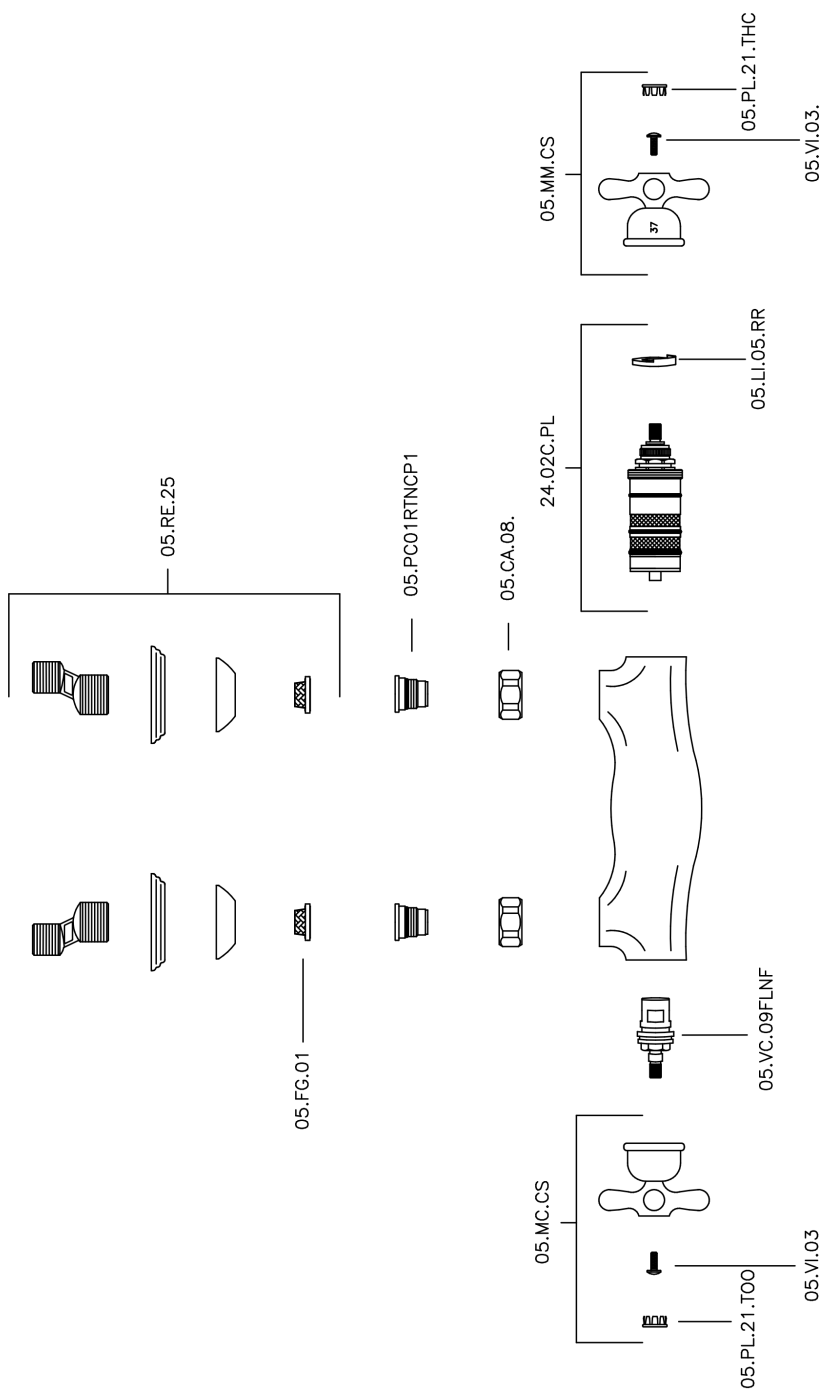

Thermostatic shower mixer CROISETTE_CST01010

MODEL **CST01010**

Thermostatic shower mixer, without shower set, 1/2" M flexible connection

AVAILABLE FINISHINGS

-  **21** 21 Chrome
-  **27** 27 Old Bronze
-  **2G** 2G Antique Gold
-  **2W** 2W Brushed Gold

CHARACTERISTICS

Cartridge Spare Parts **24.04A.PP**

8x20 Plus P Thermostatic Valve

Thermostatic

The Huber thermostatic is your personal water manager, helping you to handle, control and save water and energy.

Thermostatic shower mixer CROISSETTE_CST01010

CST01010

<https://en.huberitalia.com/thermostatic-shower-mixer-croisette-cst01010>

2024-12-18