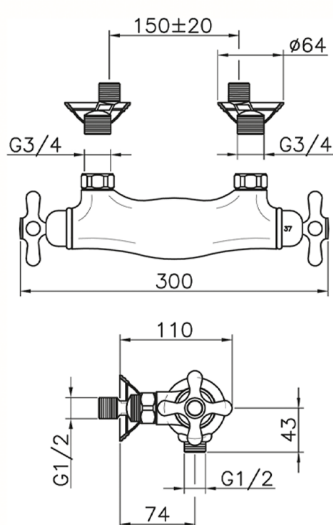

Thermostatic shower mixer CROISETTE_CST01010

MODEL **CST01010**

Thermostatic shower mixer, without shower set, 1/2" M flexible connection

AVAILABLE FINISHINGS

-  **21** 21 Chrome
-  **27** 27 Old Bronze
-  **2G** 2G Antique Gold
-  **2W** 2W Brushed Gold

CHARACTERISTICS

Cartridge Spare Parts **24.04A.PP**

8x20 Plus P Thermostatic Valve

Thermostatic

The Huber thermostatic is your personal water manager, helping you to handle, control and save water and energy.