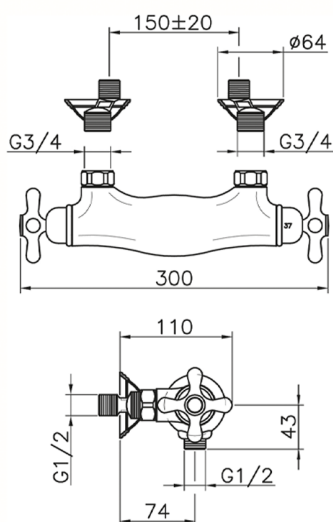

Thermostatic shower mixer CROISETTE_CST01010

MODEL **CST01010**

Thermostatic shower mixer, without shower set, 1/2" M flexible connection

AVAILABLE FINISHINGS

-  **21** 21 Chrome
-  **27** 27 Old Bronze
-  **2G** 2G Antique Gold
-  **2W** 2W Brushed Gold

CHARACTERISTICS

Cartridge Spare Parts **24.04A.PP**

8x20 Plus P Thermostatic Valve

Thermostatic

The Huber thermostatic is your personal water manager, helping you to handle, control and save water and energy.