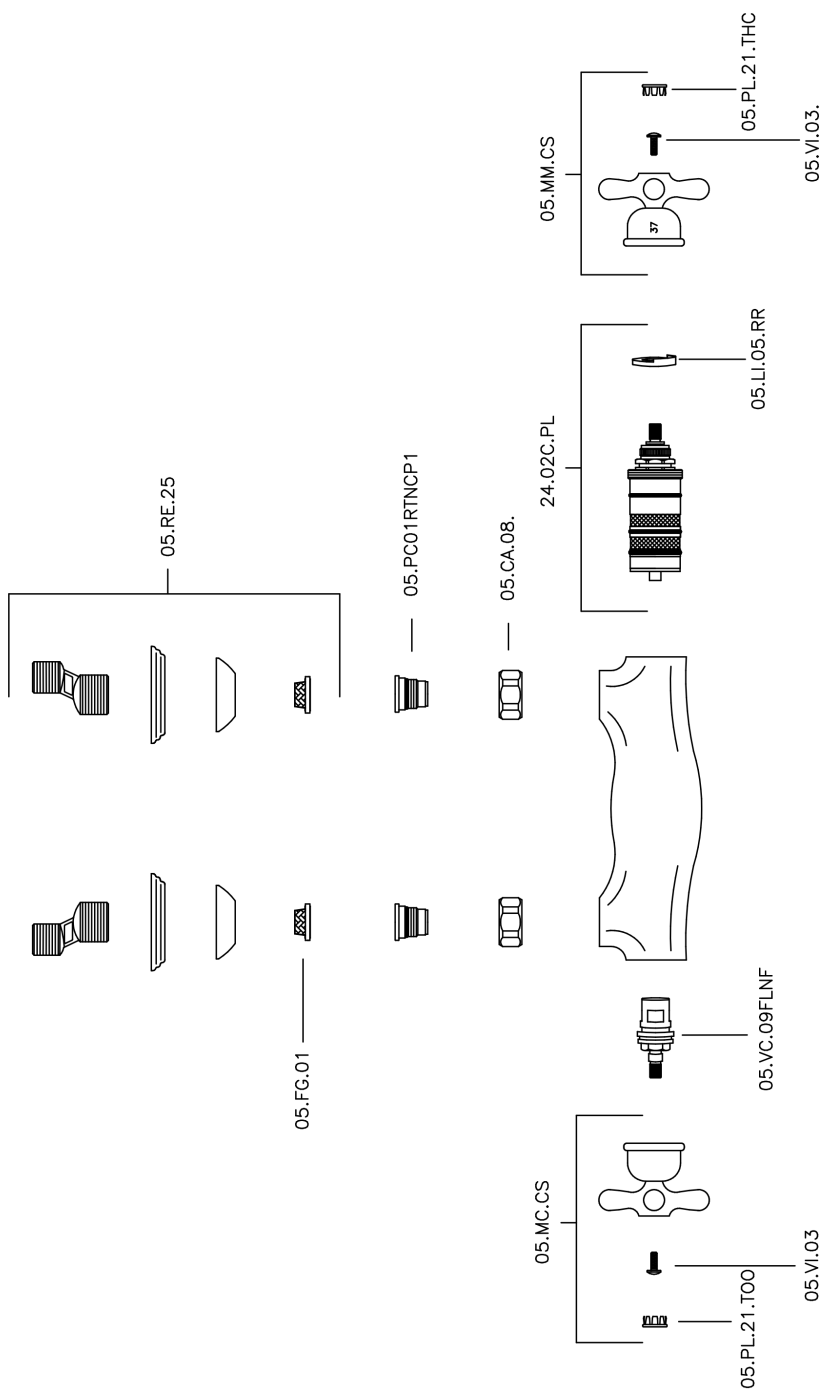

Thermostatic shower mixer CROISETTE_CST01010

MODEL **CST01010**

Thermostatic shower mixer, without shower set, 1/2" M flexible connection

AVAILABLE FINISHINGS

-  **21** 21 Chrome
-  **27** 27 Old Bronze
-  **2G** 2G Antique Gold
-  **2W** 2W Brushed Gold

CHARACTERISTICS

Cartridge Spare Parts **24.04A.PP**

8x20 Plus P Thermostatic Valve

Thermostatic

The Huber thermostatic is your personal water manager, helping you to handle, control and save water and energy.

Thermostatic shower mixer CROISETTE_CST01010

CST01010

<https://en.huberitalia.com/thermostatic-shower-mixer-croisette-cst01010>

2025-01-05