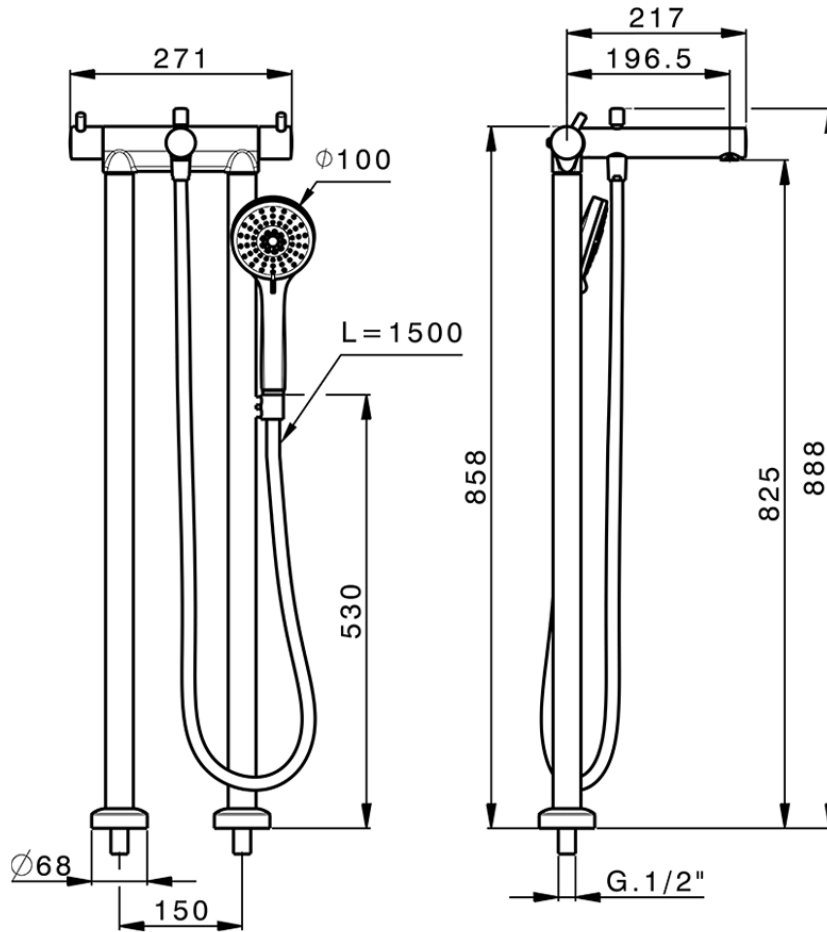

Thermostatic floor-mounted bath mixer NUOVA KIRUNA\_K2T39010

K2T39010

<https://en.huberitalia.com/thermostatic-floor-mounted-bath-mixer-nuova-kiruna-k2t39010>

2024-11-21