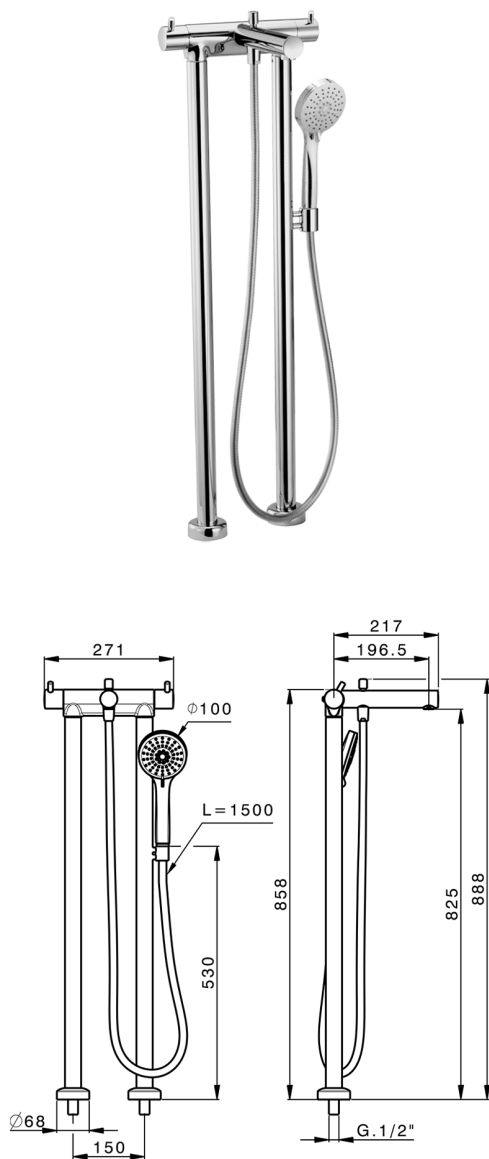

## Thermostatic floor-mounted bath mixer NUOVA KIRUNA\_K2T39010

MODEL **K2T39010**

Free-Standing Bath/S.Thermo Set,riser shower bracket,100 mm ABS 3 sprays handshower,150 cm smooth SILVERFLEX Flexible Hose

### AVAILABLE FINISHINGS

-  **21** 21 Chrome
-  **26** 26 Old Copper
-  **2F** 2F Brushed Nickel
-  **2W** 2W Brushed Gold
-  **40** 40 Matt Black
-  **4Q** 4Q Matt White

### CHARACTERISTICS

Cartridge Spare Parts **24.04A.PP**  
**8x20 Plus P Thermostatic Valve**