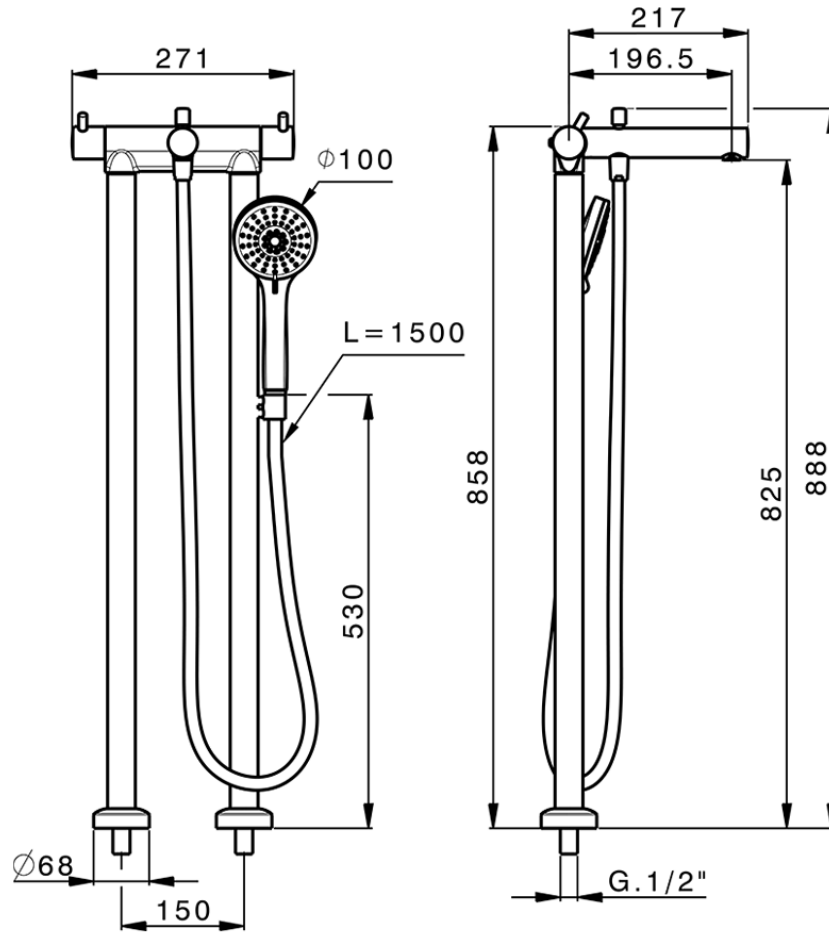

Thermostatic floor-mounted bath mixer NUOVA KIRUNA_K2T39010

K2T39010

<https://en.huberitalia.com/thermostatic-floor-mounted-bath-mixer-nuova-kiruna-k2t39010>

2024-11-21