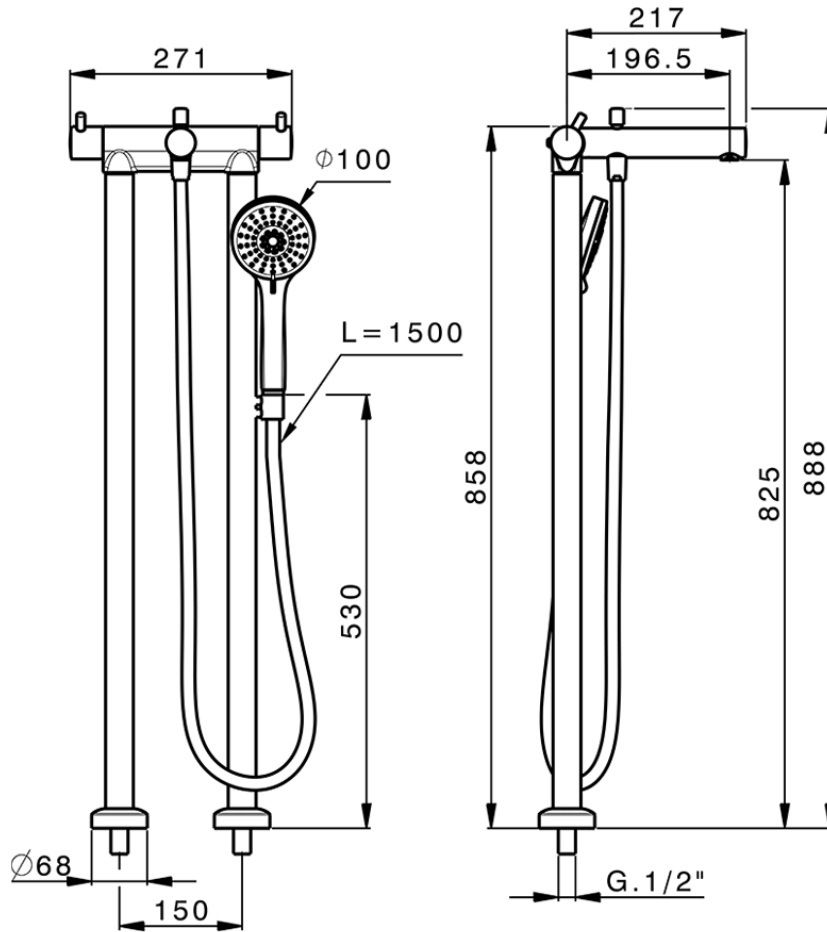

Thermostatic floor-mounted bath mixer NUOVA KIRUNA_K2T39010

K2T39010

<https://en.huberitalia.com/thermostatic-floor-mounted-bath-mixer-nuova-kiruna-k2t39010>

2024-11-21