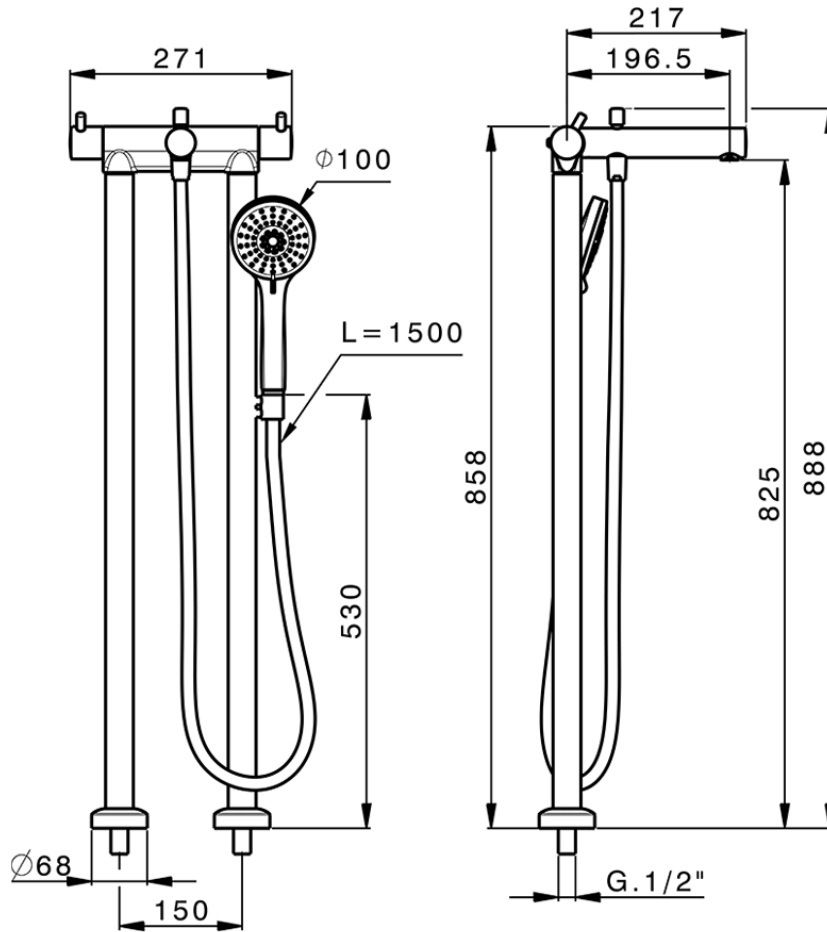

Thermostatic floor-mounted bath mixer NUOVA KIRUNA_K2T39010

K2T39010

<https://en.huberitalia.com/thermostatic-floor-mounted-bath-mixer-nuova-kiruna-k2t39010>

2024-11-24