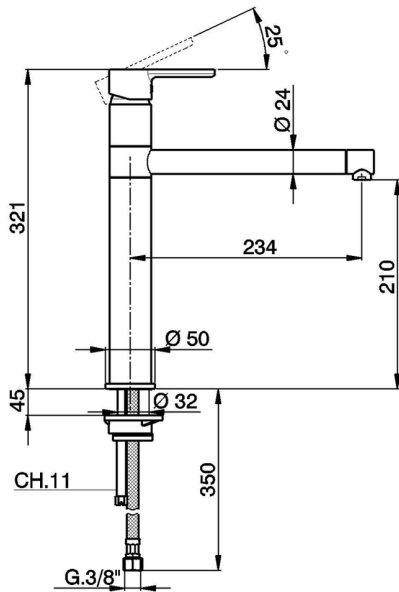

Single lever sink mixer KITCHEN_H2001580

MODEL **H2001580**

Single lever sink mixer, swivel spout, G.3/8" stainless steel flexible hoses

AVAILABLE FINISHINGS

CHARACTERISTICS

Cartridge Spare Parts **ZZ95409000**

35 mm Cartridge

EcoStop

EcoStop feature limits water flow to approximately 50% of maximum output with one point of resistance on setting. Push slightly past the middle stop only when full water output is required. This will save water up to 50%.

Single lever sink mixer KITCHEN_H2001580

H2001580

<https://en.huberitalia.com/single-lever-sink-mixer-kitchen-h2001580>

2024-12-22