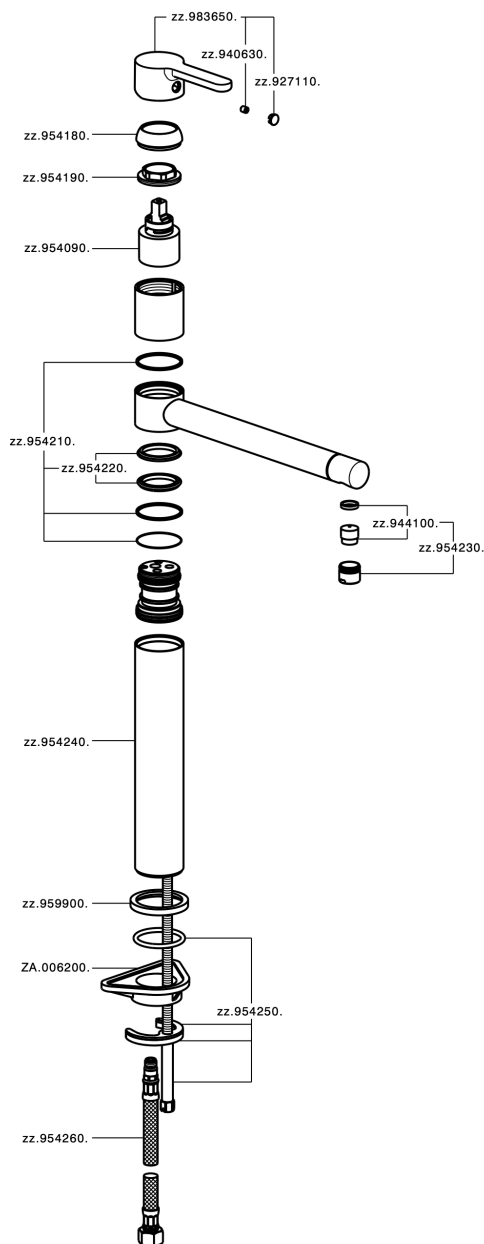

Single lever sink mixer KITCHEN_H2001580

MODEL **H2001580**

Single lever sink mixer, swivel spout, G.3/8" stainless steel flexible hoses

AVAILABLE FINISHINGS

CHARACTERISTICS

Cartridge Spare Parts **ZZ95409000**

35 mm Cartridge

EcoStop

EcoStop feature limits water flow to approximately 50% of maximum output with one point of resistance on setting. Push slightly past the middle stop only when full water output is required. This will save water up to 50%.

Single lever sink mixer KITCHEN_H2001580

H2001580

<https://en.huberitalia.com/single-lever-sink-mixer-kitchen-h2001580>

2024-12-22