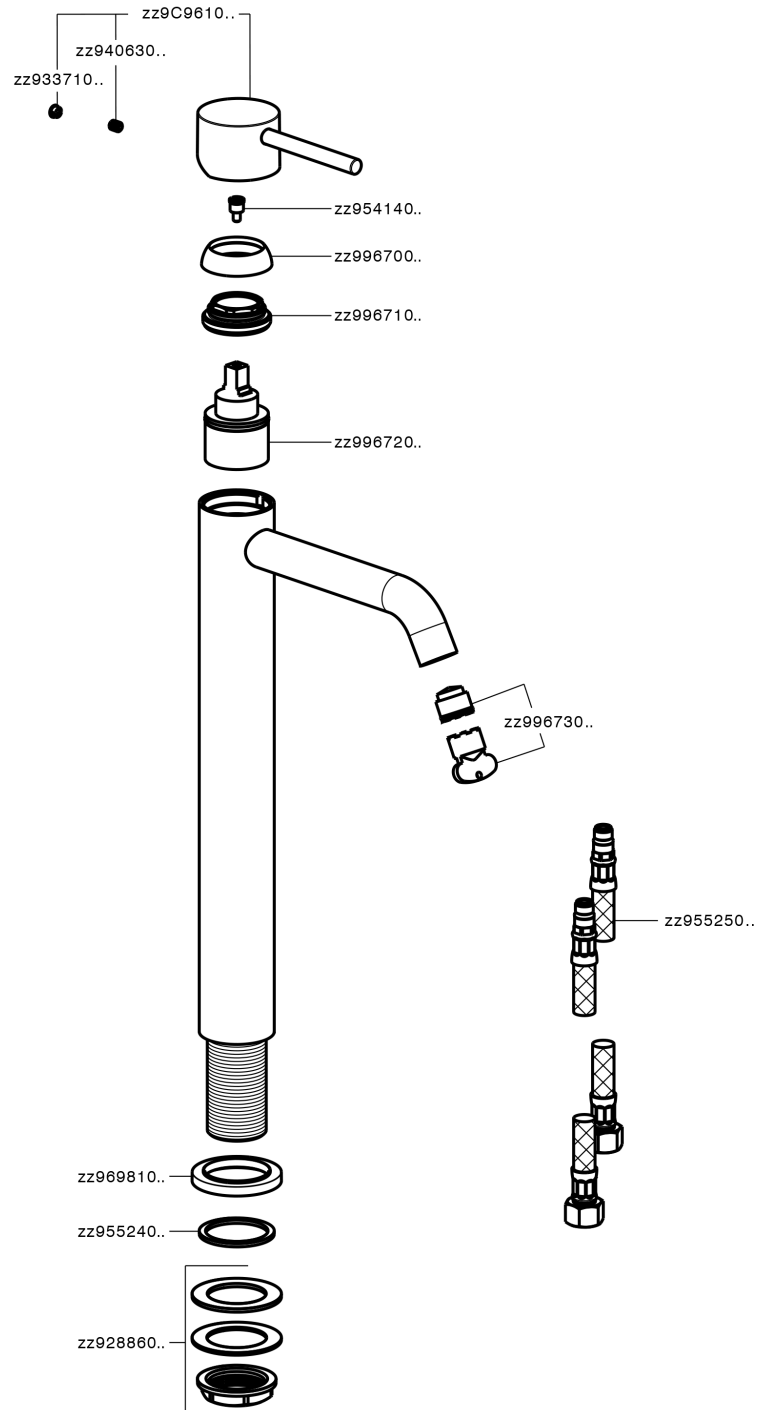

## Single lever tall basin mixer NUOVA KIRUNA\_K2004540

MODEL **K2004540**

Single lever tall basin mixer, without waste, G.3/8" stainless steel flexible hose

### CHARACTERISTICS

Cartridge Spare Parts **ZZ99672000**

**35 mm Cartridge**

### EcoStop

EcoStop feature limits water flow to approximately 50% of maximum output with one point of resistance on setting. Push slightly past the middle stop only when full water output is required. This will save water up to 50%.

## Single lever tall basin mixer NUOVA KIRUNA\_K2004540

K2004540

<https://en.huberitalia.com/single-lever-tall-basin-mixer-nuova-kiruna-k2004540>

2026-04-11