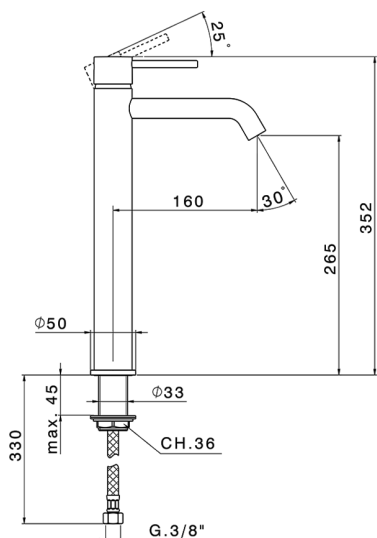

## Single lever tall basin mixer NUOVA KIRUNA\_K2004540

MODEL **K2004540**

Single lever tall basin mixer, without waste, G.3/8" stainless steel flexible hose

### CHARACTERISTICS

Cartridge Spare Parts **ZZ99672000**

**35 mm Cartridge**

### EcoStop

EcoStop feature limits water flow to approximately 50% of maximum output with one point of resistance on setting. Push slightly past the middle stop only when full water output is required. This will save water up to 50%.

## Single lever tall basin mixer NUOVA KIRUNA\_K2004540

K2004540

<https://en.huberitalia.com/single-lever-tall-basin-mixer-nuova-kiruna-k2004540>

2026-04-11