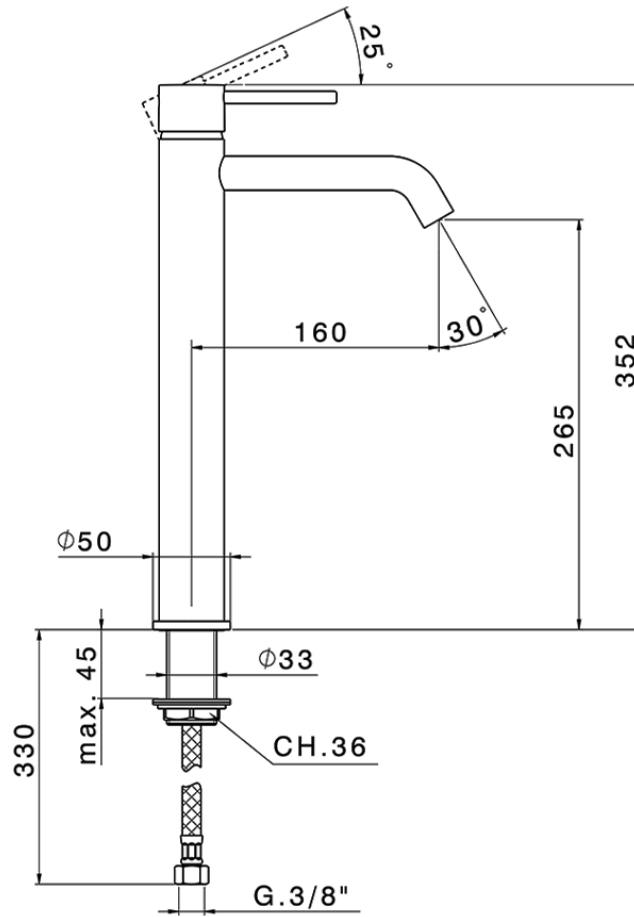

Single lever tall basin mixer NUOVA KIRUNA_K2004540

K2004540

<https://en.huberitalia.com/single-lever-tall-basin-mixer-nuova-kiruna-k2004540>

2026-04-08