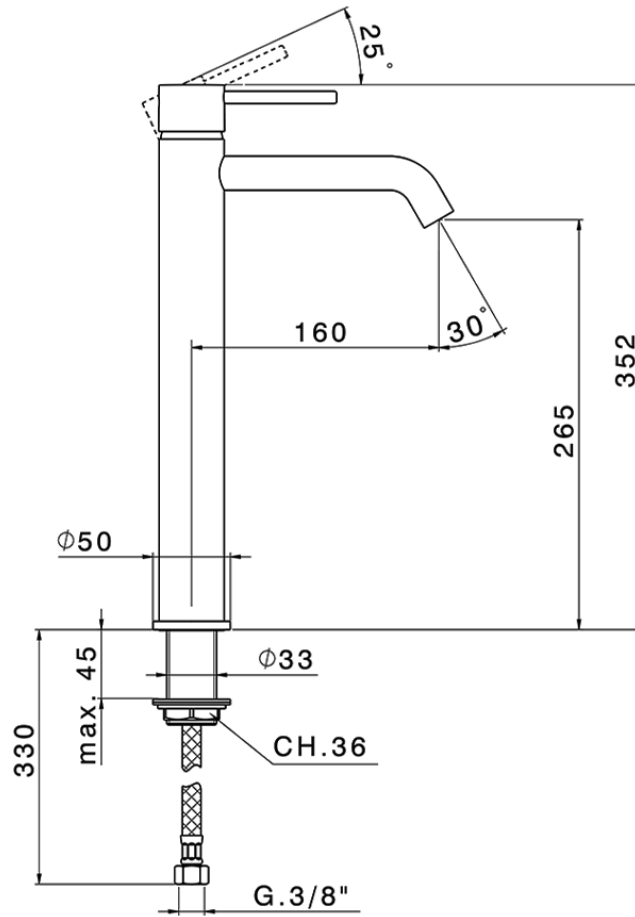

Single lever tall basin mixer NUOVA KIRUNA_K2004540

K2004540

<https://en.huberitalia.com/single-lever-tall-basin-mixer-nuova-kiruna-k2004540>

2026-06-13