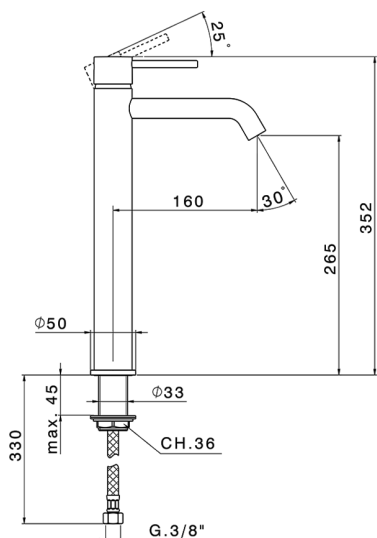

Single lever tall basin mixer NUOVA KIRUNA_K2004540

MODEL **K2004540**

Single lever tall basin mixer, without waste, G.3/8" stainless steel flexible hose

AVAILABLE FINISHINGS

-  **21** 21 Chrome
-  **26** 26 Old Copper
-  **2F** 2F Brushed Nickel
-  **2W** 2W Brushed Gold
-  **40** 40 Matt Black
-  **4Q** 4Q Matt White

CHARACTERISTICS

Cartridge Spare Parts **ZZ99672000**

35 mm Cartridge

EcoStop

EcoStop feature limits water flow to approximately 50% of maximum output with one point of resistance on setting. Push slightly past the middle stop only when full water output is required. This will save water up to 50%.

Single lever tall basin mixer NUOVA KIRUNA_K2004540

K2004540

<https://en.huberitalia.com/single-lever-tall-basin-mixer-nuova-kiruna-k2004540>

2026-04-06