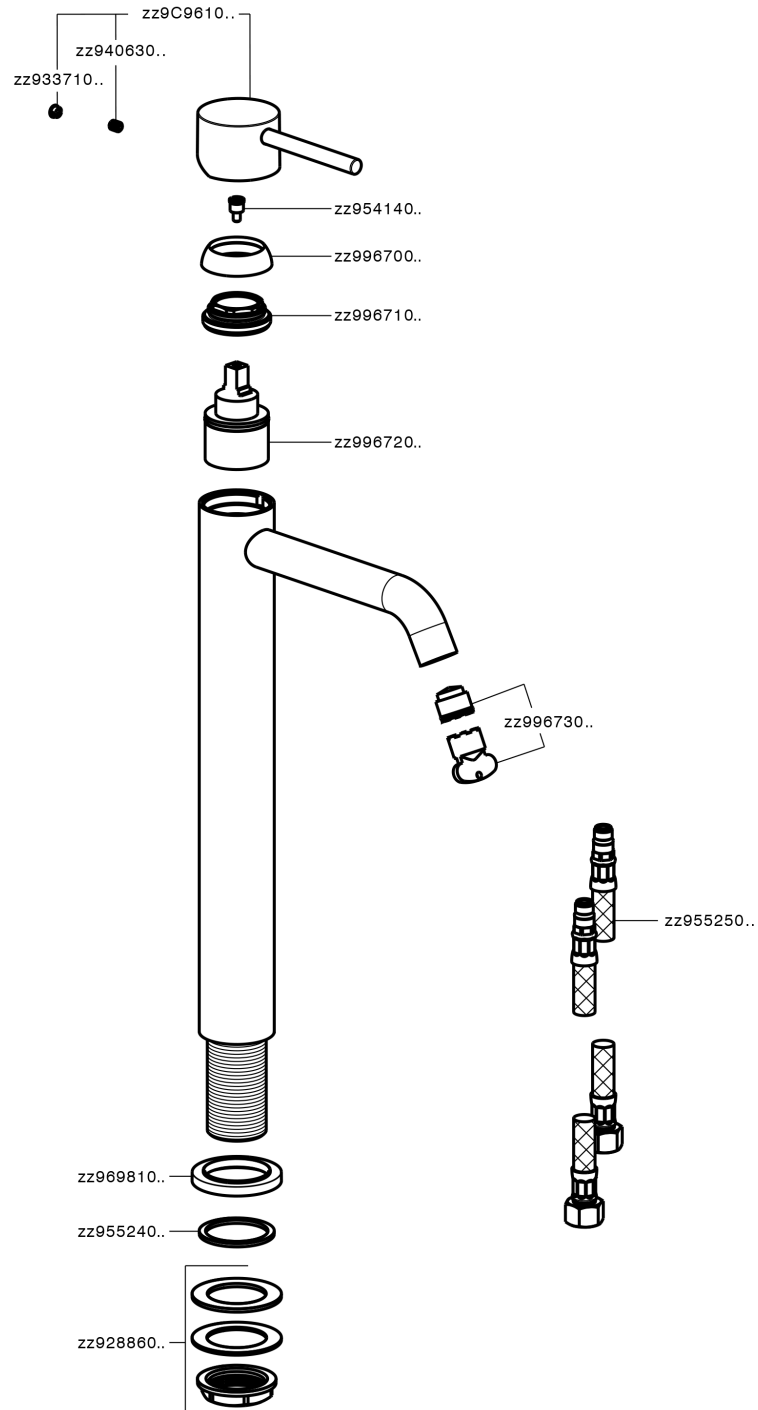

Single lever tall basin mixer NUOVA KIRUNA_K2004540

MODEL **K2004540**

Single lever tall basin mixer, without waste, G.3/8" stainless steel flexible hose

AVAILABLE FINISHINGS

-  **21** 21 Chrome
-  **26** 26 Old Copper
-  **2F** 2F Brushed Nickel
-  **2W** 2W Brushed Gold
-  **40** 40 Matt Black
-  **4Q** 4Q Matt White

CHARACTERISTICS

Cartridge Spare Parts **ZZ99672000**

35 mm Cartridge

EcoStop

EcoStop feature limits water flow to approximately 50% of maximum output with one point of resistance on setting. Push slightly past the middle stop only when full water output is required. This will save water up to 50%.

Single lever tall basin mixer NUOVA KIRUNA_K2004540

K2004540

<https://en.huberitalia.com/single-lever-tall-basin-mixer-nuova-kiruna-k2004540>

2026-04-06