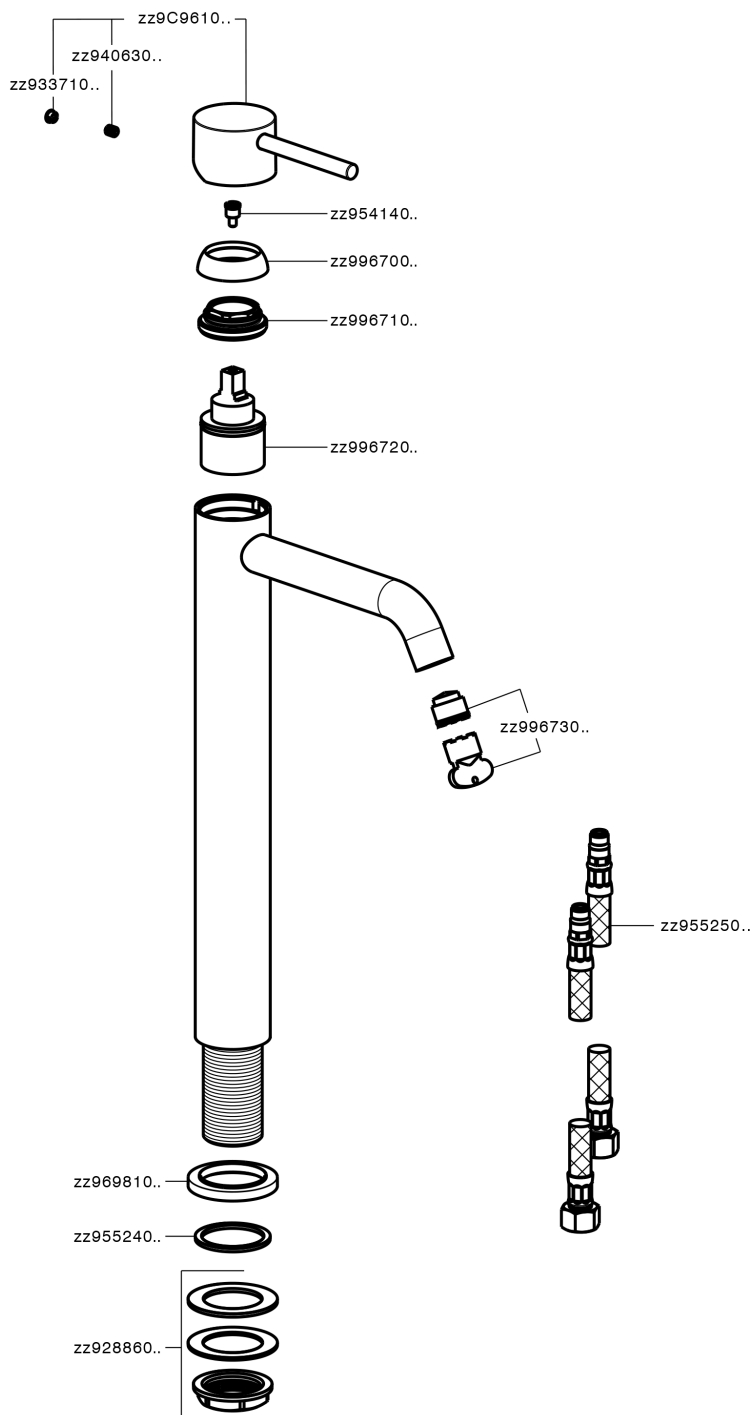

## Single lever tall basin mixer NUOVA KIRUNA\_K2004540

MODEL **K2004540**

Single lever tall basin mixer, without waste, G.3/8" stainless steel flexible hose

### CHARACTERISTICS

Cartridge Spare Parts **ZZ99672000**

**35 mm Cartridge**

### EcoStop

EcoStop feature limits water flow to approximately 50% of maximum output with one point of resistance on setting. Push slightly past the middle stop only when full water output is required. This will save water up to 50%.

## Single lever tall basin mixer NUOVA KIRUNA\_K2004540

K2004540

<https://en.huberitalia.com/single-lever-tall-basin-mixer-nuova-kiruna-k2004540>

2026-06-10