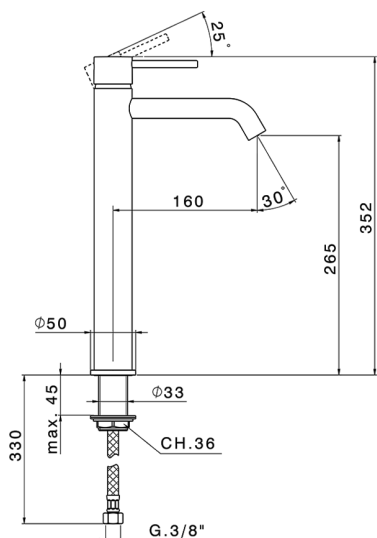

## Single lever tall basin mixer NUOVA KIRUNA\_K2004540

MODEL **K2004540**

Single lever tall basin mixer, without waste, G.3/8" stainless steel flexible hose

### CHARACTERISTICS

Cartridge Spare Parts **ZZ99672000**

**35 mm Cartridge**

### EcoStop

EcoStop feature limits water flow to approximately 50% of maximum output with one point of resistance on setting. Push slightly past the middle stop only when full water output is required. This will save water up to 50%.

## Single lever tall basin mixer NUOVA KIRUNA\_K2004540

K2004540

<https://en.huberitalia.com/single-lever-tall-basin-mixer-nuova-kiruna-k2004540>

2026-06-10