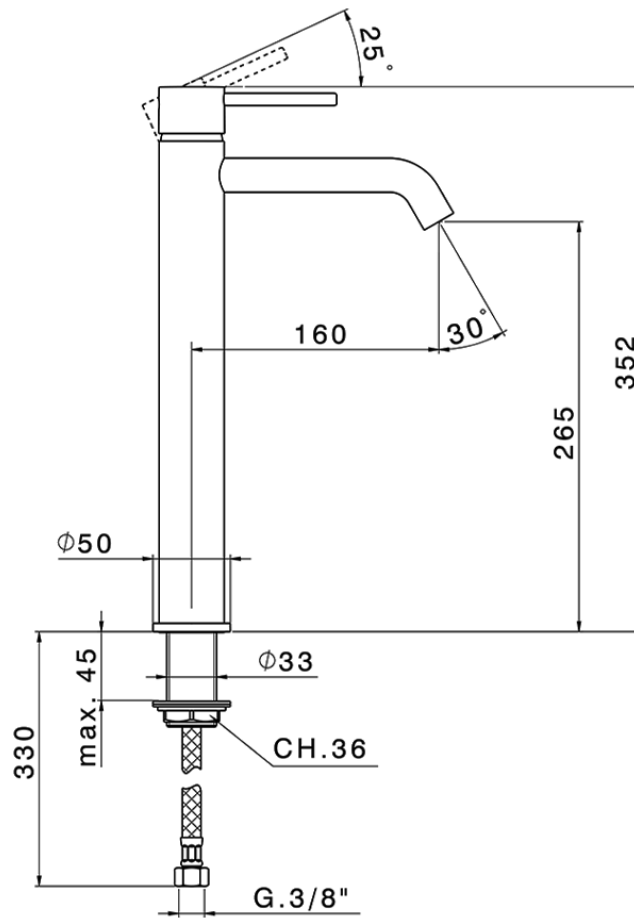

Single lever tall basin mixer NUOVA KIRUNA\_K2004540

K2004540

<https://en.huberitalia.com/single-lever-tall-basin-mixer-nuova-kiruna-k2004540>

2026-04-08