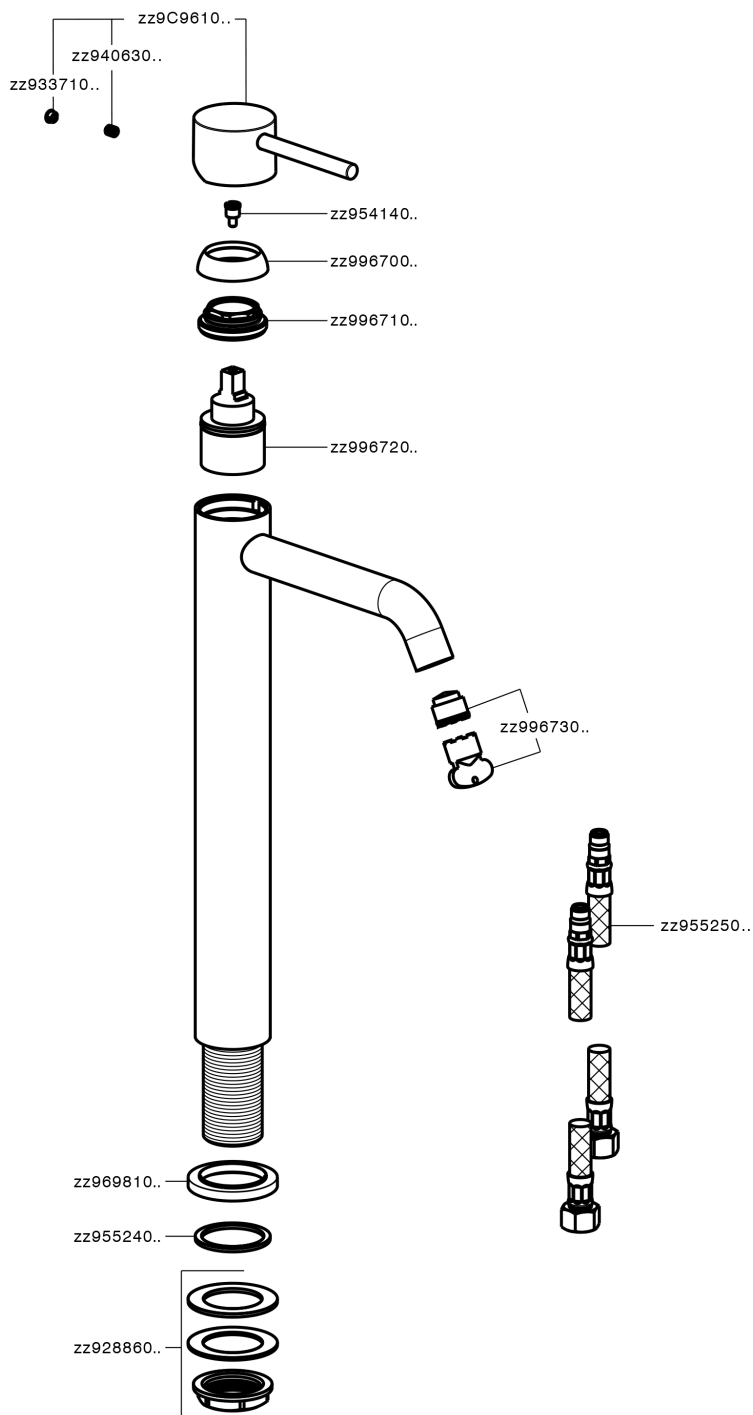

## Single lever tall basin mixer NUOVA KIRUNA\_K2004540

K2004540

<https://en.huberitalia.com/single-lever-tall-basin-mixer-nuova-kiruna-k2004540>

2026-06-13