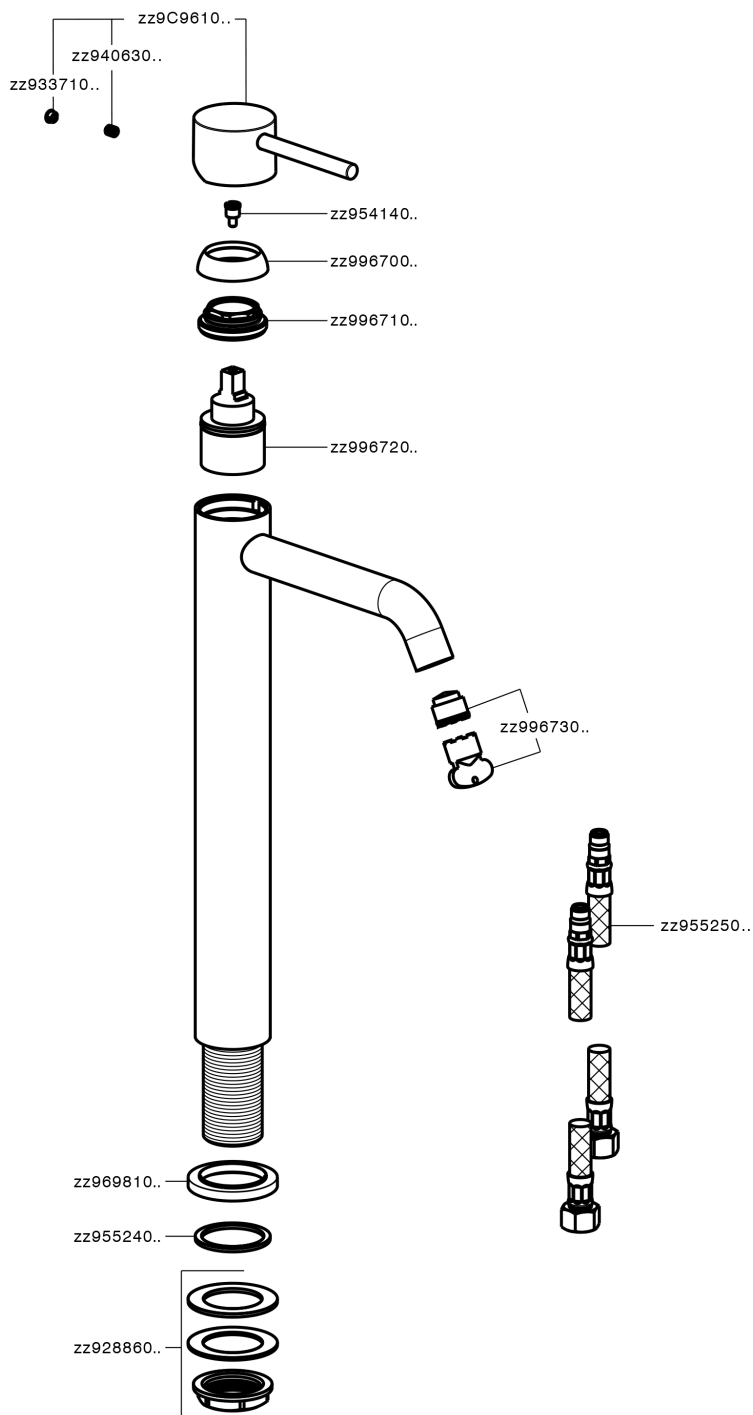

Single lever tall basin mixer NUOVA KIRUNA_K2004540

K2004540

<https://en.huberitalia.com/single-lever-tall-basin-mixer-nuova-kiruna-k2004540>

2026-05-16