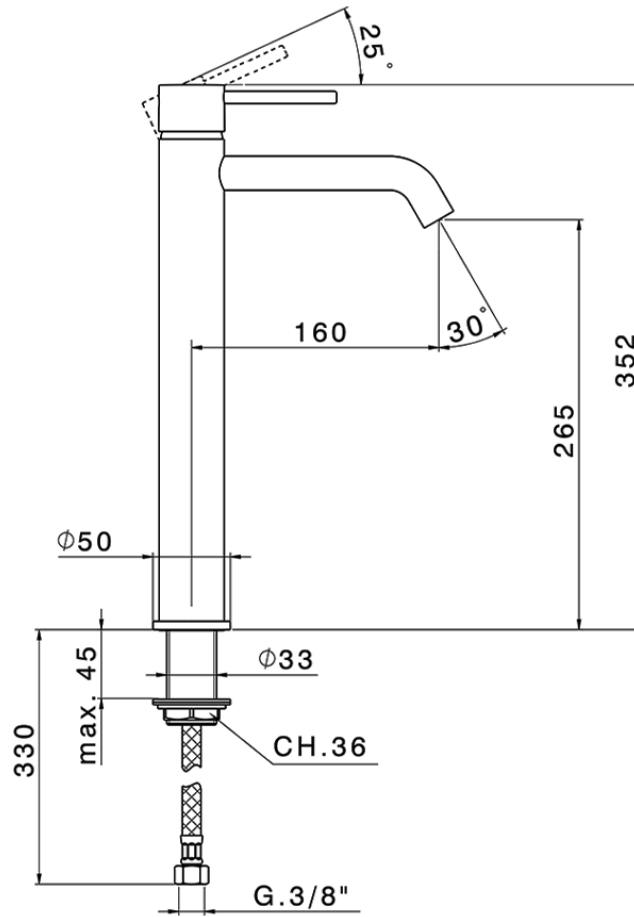

Single lever tall basin mixer NUOVA KIRUNA_K2004540

K2004540

<https://en.huberitalia.com/single-lever-tall-basin-mixer-nuova-kiruna-k2004540>

2026-04-06