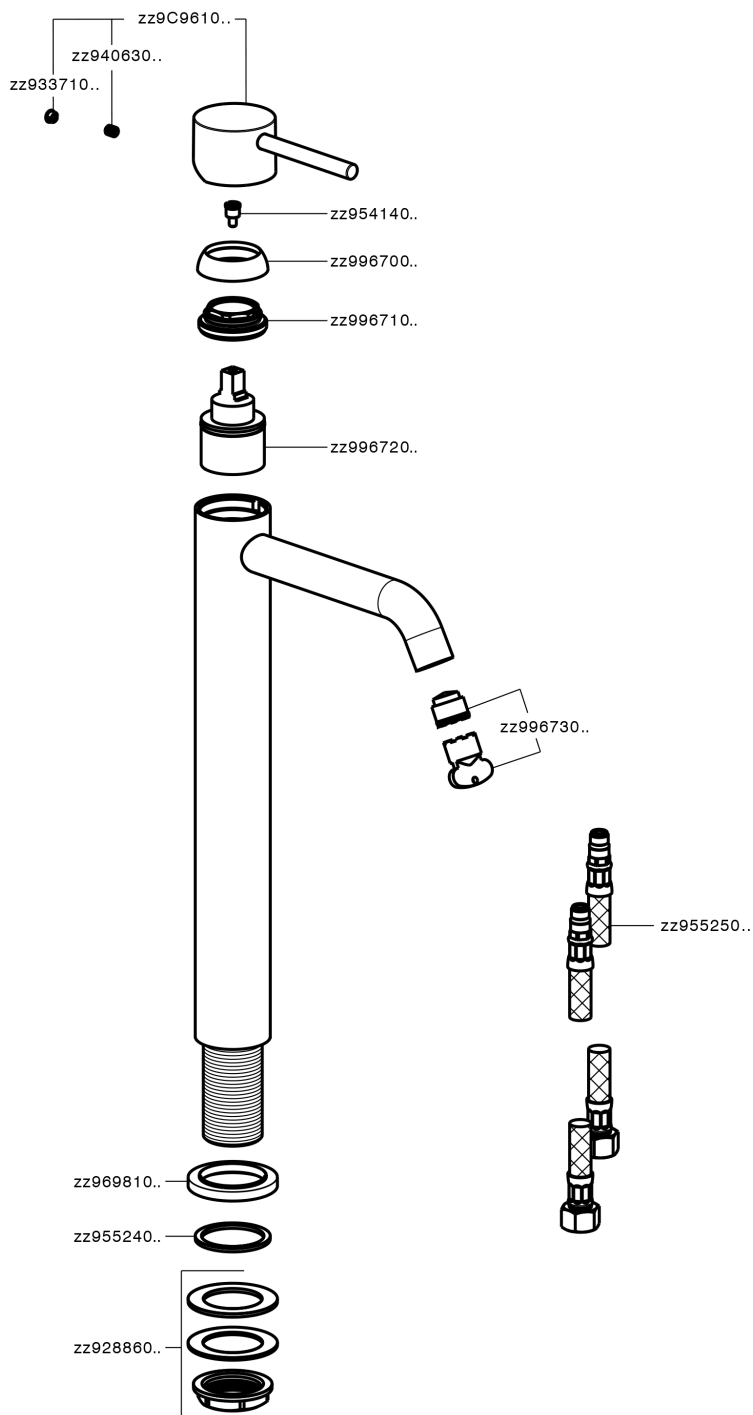

Single lever tall basin mixer NUOVA KIRUNA_K2004540

K2004540

<https://en.huberitalia.com/single-lever-tall-basin-mixer-nuova-kiruna-k2004540>

2026-06-13