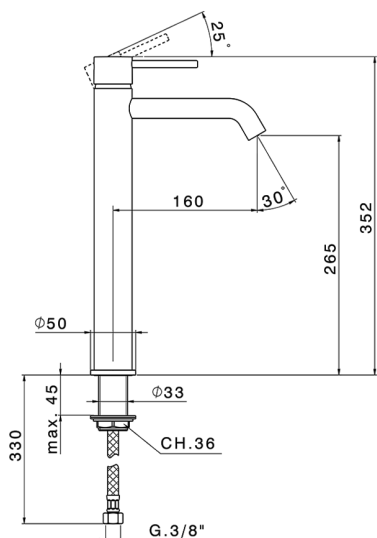

Single lever tall basin mixer NUOVA KIRUNA_K2004540

MODEL **K2004540**

Single lever tall basin mixer, without waste, G. 3/8" stainless steel flexible hose

AVAILABLE FINISHINGS

-  **21** 21 Chrome
-  **26** 26 Old Copper
-  **2F** 2F Brushed Nickel
-  **2W** 2W Brushed Gold
-  **40** 40 Matt Black
-  **4Q** 4Q Matt White

CHARACTERISTICS

Cartridge Spare Parts **ZZ99672000**

35 mm Cartridge

EcoStop

EcoStop feature limits water flow to approximately 50% of maximum output with one point of resistance on setting. Push slightly past the middle stop only when full water output is required. This will save water up to 50%.

Single lever tall basin mixer NUOVA KIRUNA_K2004540

K2004540

<https://en.huberitalia.com/single-lever-tall-basin-mixer-nuova-kiruna-k2004540>

2026-06-13