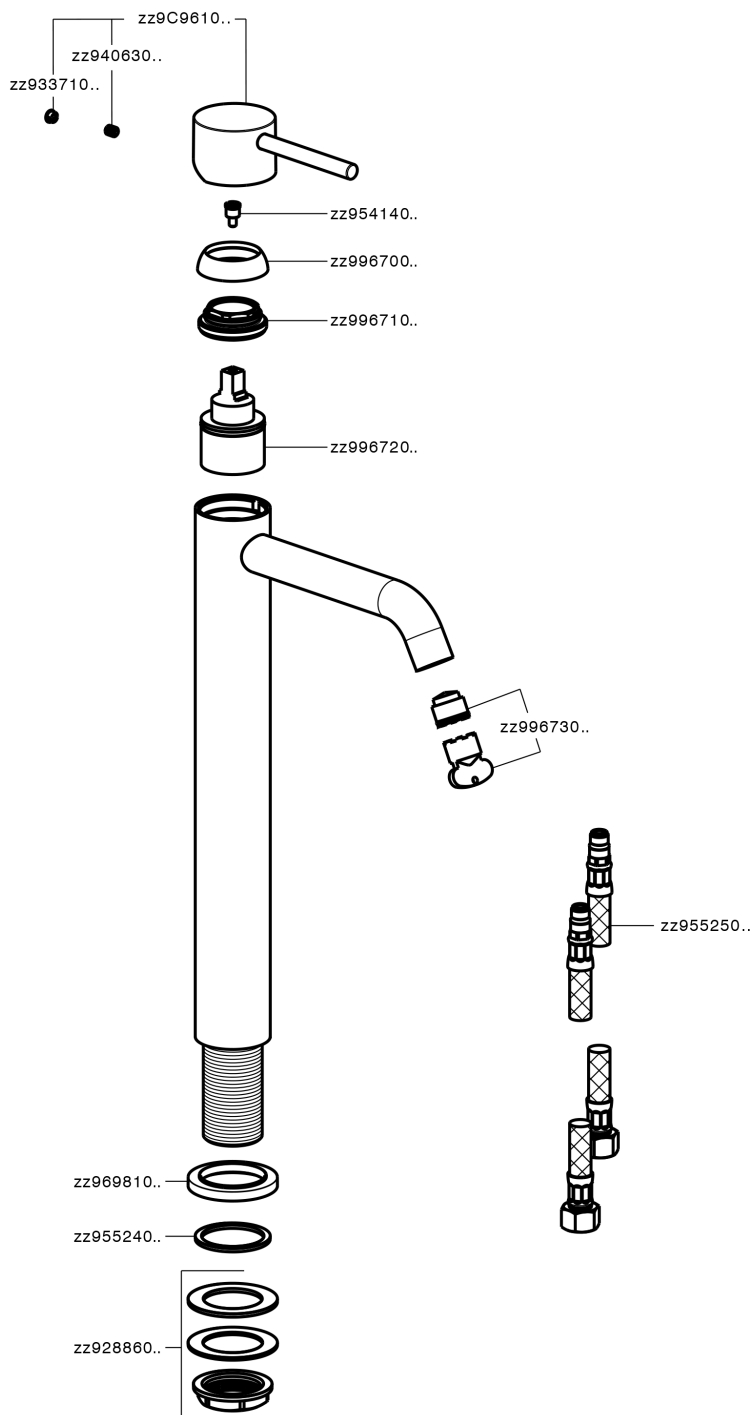

Single lever tall basin mixer NUOVA KIRUNA_K2004540

MODEL **K2004540**

Single lever tall basin mixer, without waste, G. 3/8" stainless steel flexible hose

AVAILABLE FINISHINGS

-  **21** 21 Chrome
-  **26** 26 Old Copper
-  **2F** 2F Brushed Nickel
-  **2W** 2W Brushed Gold
-  **40** 40 Matt Black
-  **4Q** 4Q Matt White

CHARACTERISTICS

Cartridge Spare Parts **ZZ99672000**

35 mm Cartridge

EcoStop

EcoStop feature limits water flow to approximately 50% of maximum output with one point of resistance on setting. Push slightly past the middle stop only when full water output is required. This will save water up to 50%.

Single lever tall basin mixer NUOVA KIRUNA_K2004540

K2004540

<https://en.huberitalia.com/single-lever-tall-basin-mixer-nuova-kiruna-k2004540>

2026-06-13