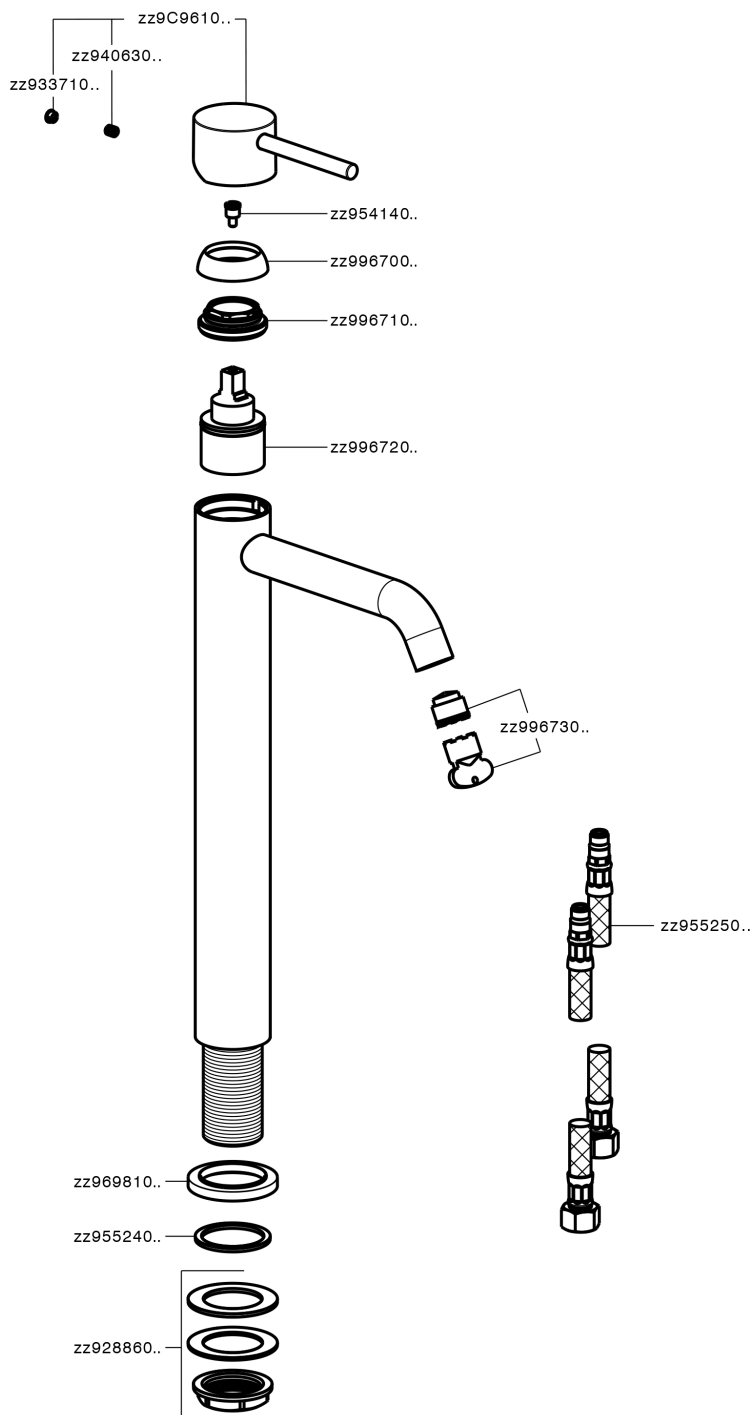

Single lever tall basin mixer NUOVA KIRUNA_K2004540

K2004540

<https://en.huberitalia.com/single-lever-tall-basin-mixer-nuova-kiruna-k2004540>

2026-01-12