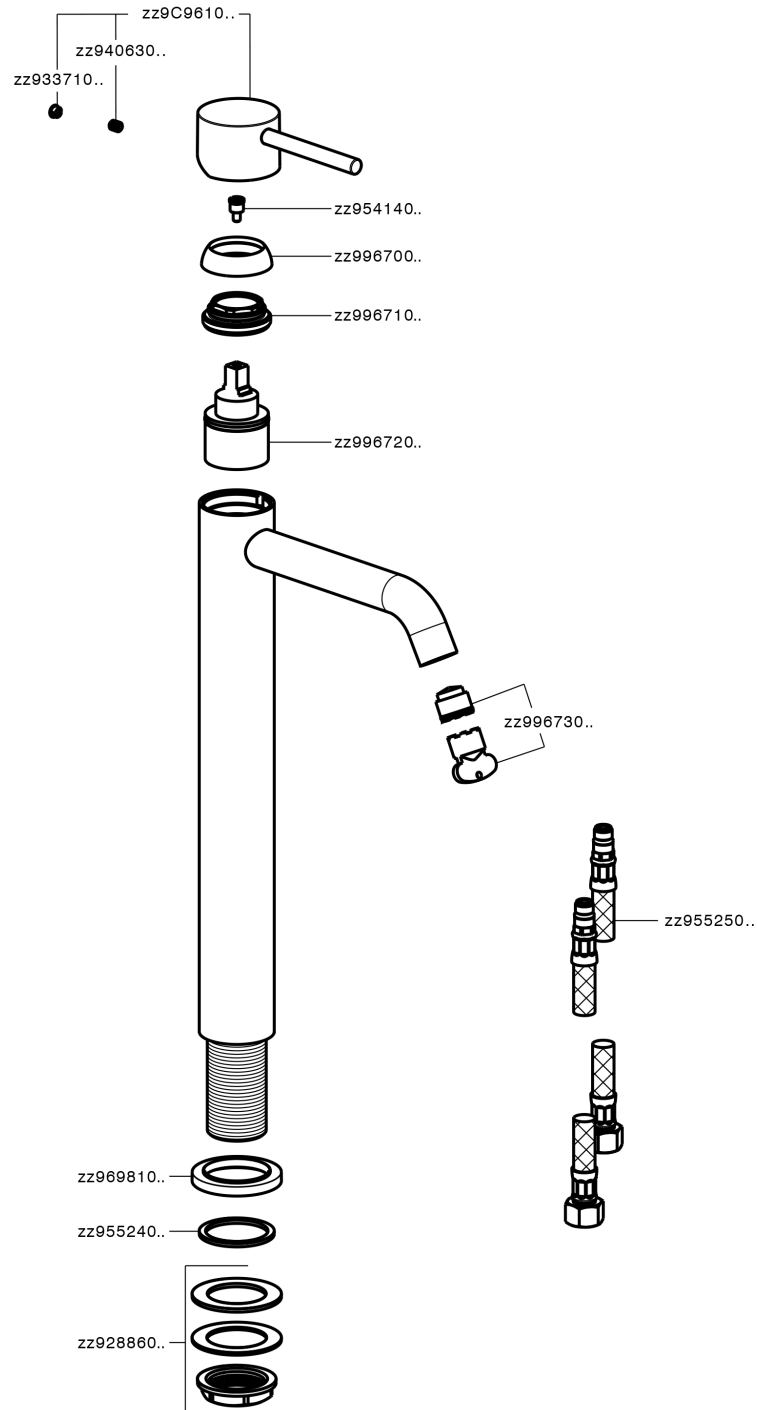

## Single lever tall basin mixer NUOVA KIRUNA\_K2004540

K2004540

<https://en.huberitalia.com/single-lever-tall-basin-mixer-nuova-kiruna-k2004540>

2026-04-08