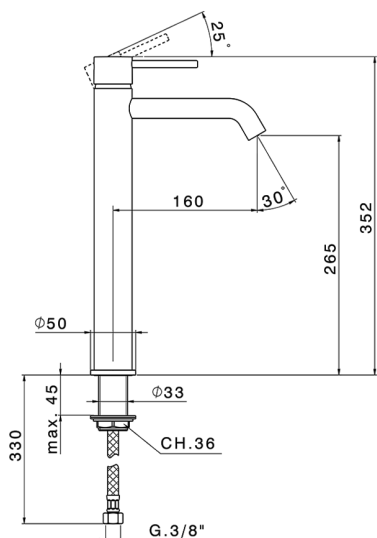

Single lever tall basin mixer NUOVA KIRUNA_K2004540

MODEL **K2004540**

Single lever tall basin mixer, without waste, G. 3/8" stainless steel flexible hose

AVAILABLE FINISHINGS

-  **21** 21 Chrome
-  **26** 26 Old Copper
-  **2F** 2F Brushed Nickel
-  **2W** 2W Brushed Gold
-  **40** 40 Matt Black
-  **4Q** 4Q Matt White

CHARACTERISTICS

Cartridge Spare Parts **ZZ99672000**

35 mm Cartridge

EcoStop

EcoStop feature limits water flow to approximately 50% of maximum output with one point of resistance on setting. Push slightly past the middle stop only when full water output is required. This will save water up to 50%.

Single lever tall basin mixer NUOVA KIRUNA_K2004540

K2004540

<https://en.huberitalia.com/single-lever-tall-basin-mixer-nuova-kiruna-k2004540>

2026-04-08