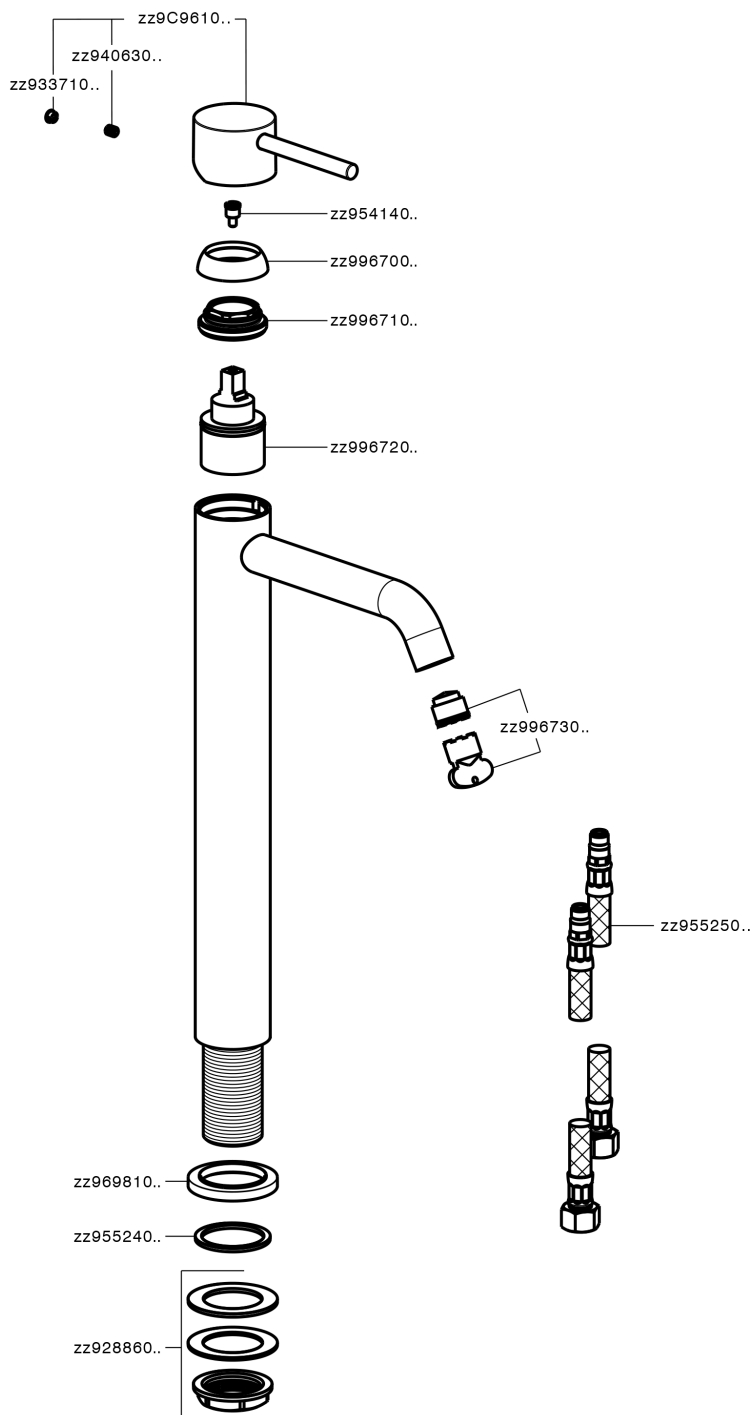

Single lever tall basin mixer NUOVA KIRUNA_K2004540

MODEL **K2004540**

Single lever tall basin mixer, without waste, G. 3/8" stainless steel flexible hose

AVAILABLE FINISHINGS

-  **21** 21 Chrome
-  **26** 26 Old Copper
-  **2F** 2F Brushed Nickel
-  **2W** 2W Brushed Gold
-  **40** 40 Matt Black
-  **4Q** 4Q Matt White

CHARACTERISTICS

Cartridge Spare Parts **ZZ99672000**

35 mm Cartridge

EcoStop

EcoStop feature limits water flow to approximately 50% of maximum output with one point of resistance on setting. Push slightly past the middle stop only when full water output is required. This will save water up to 50%.

Single lever tall basin mixer NUOVA KIRUNA_K2004540

K2004540

<https://en.huberitalia.com/single-lever-tall-basin-mixer-nuova-kiruna-k2004540>

2026-04-08