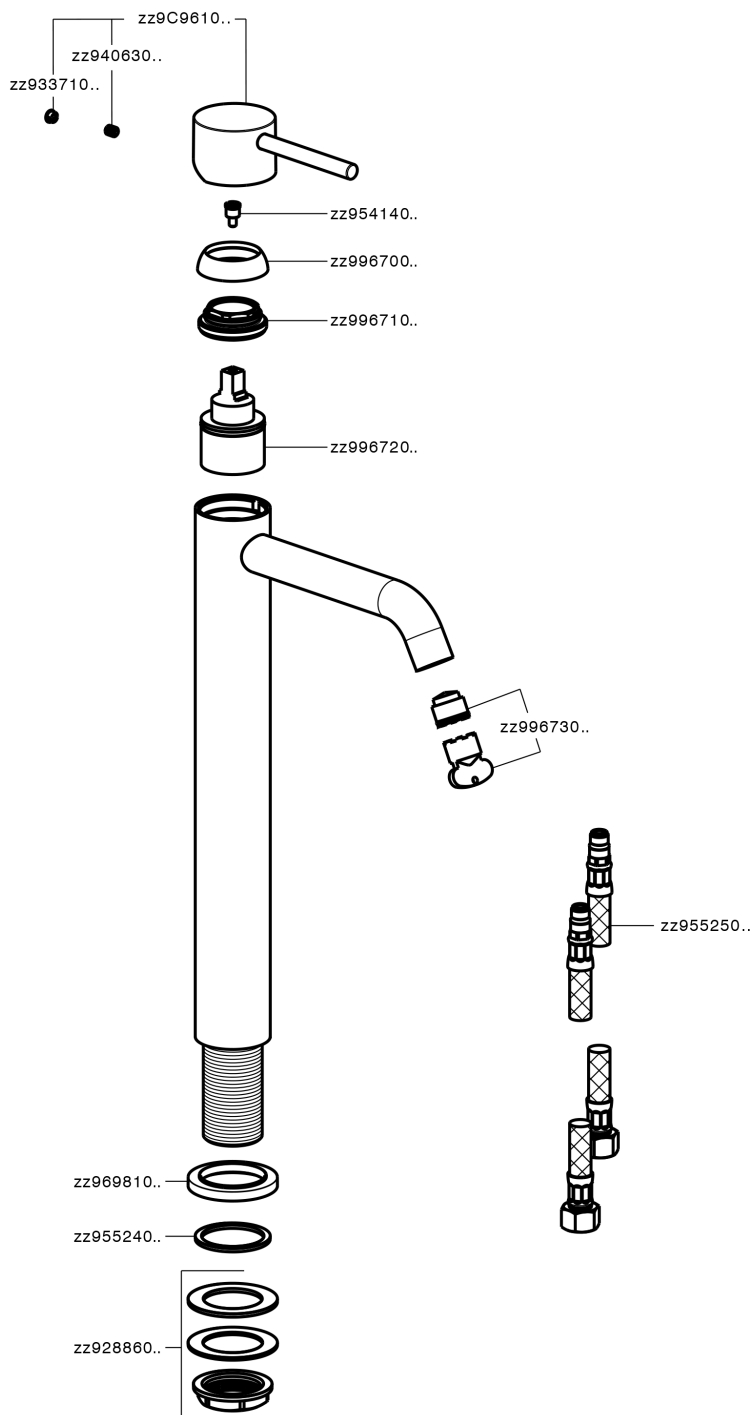

## Single lever tall basin mixer NUOVA KIRUNA\_K2004540

MODEL **K2004540**

Single lever tall basin mixer, without waste, G. 3/8" stainless steel flexible hose

### CHARACTERISTICS

Cartridge Spare Parts **ZZ99672000**

**35 mm Cartridge**

### EcoStop

EcoStop feature limits water flow to approximately 50% of maximum output with one point of resistance on setting. Push slightly past the middle stop only when full water output is required. This will save water up to 50%.

## Single lever tall basin mixer NUOVA KIRUNA\_K2004540

K2004540

<https://en.huberitalia.com/single-lever-tall-basin-mixer-nuova-kiruna-k2004540>

2026-06-13