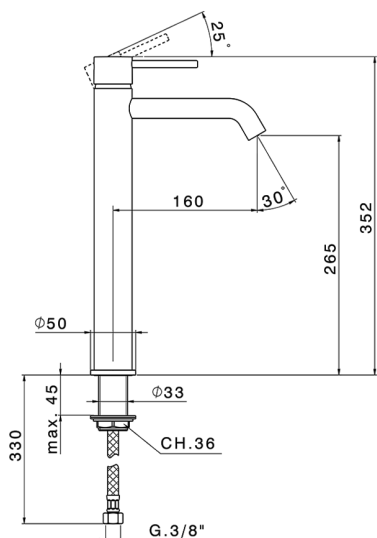

## Single lever tall basin mixer NUOVA KIRUNA\_K2004540

MODEL **K2004540**

Single lever tall basin mixer, without waste, G. 3/8" stainless steel flexible hose

### CHARACTERISTICS

Cartridge Spare Parts **ZZ99672000**

**35 mm Cartridge**

### EcoStop

EcoStop feature limits water flow to approximately 50% of maximum output with one point of resistance on setting. Push slightly past the middle stop only when full water output is required. This will save water up to 50%.

## Single lever tall basin mixer NUOVA KIRUNA\_K2004540

K2004540

<https://en.huberitalia.com/single-lever-tall-basin-mixer-nuova-kiruna-k2004540>

2026-06-13