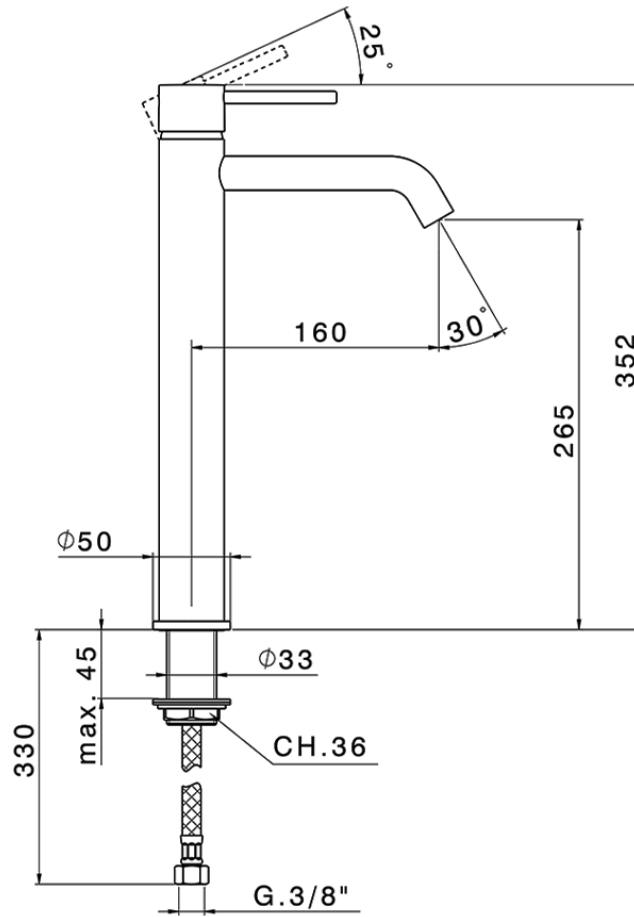

Single lever tall basin mixer NUOVA KIRUNA_K2004540

K2004540

<https://en.huberitalia.com/single-lever-tall-basin-mixer-nuova-kiruna-k2004540>

2026-06-14