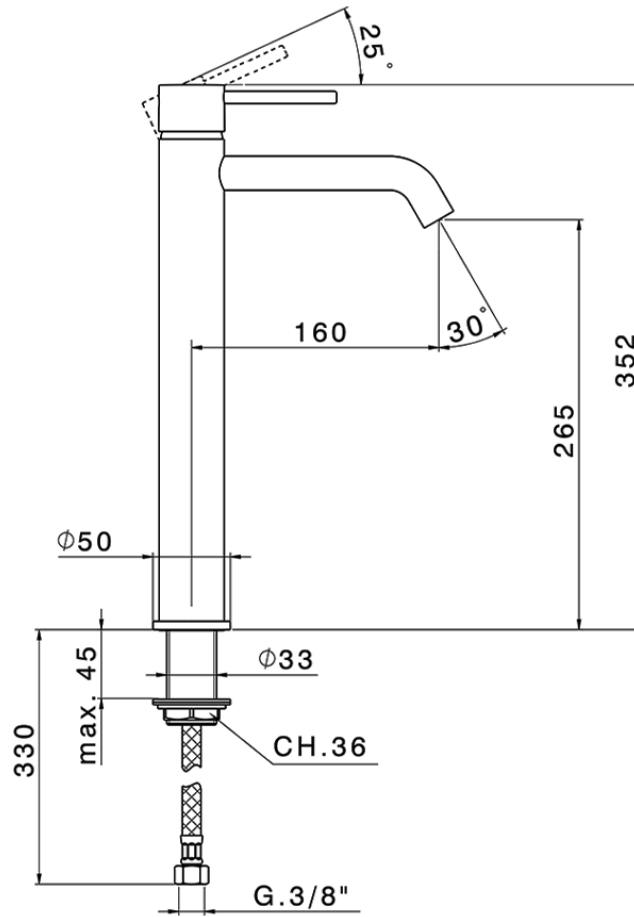

Single lever tall basin mixer NUOVA KIRUNA\_K2004540

K2004540

<https://en.huberitalia.com/single-lever-tall-basin-mixer-nuova-kiruna-k2004540>

2026-04-06