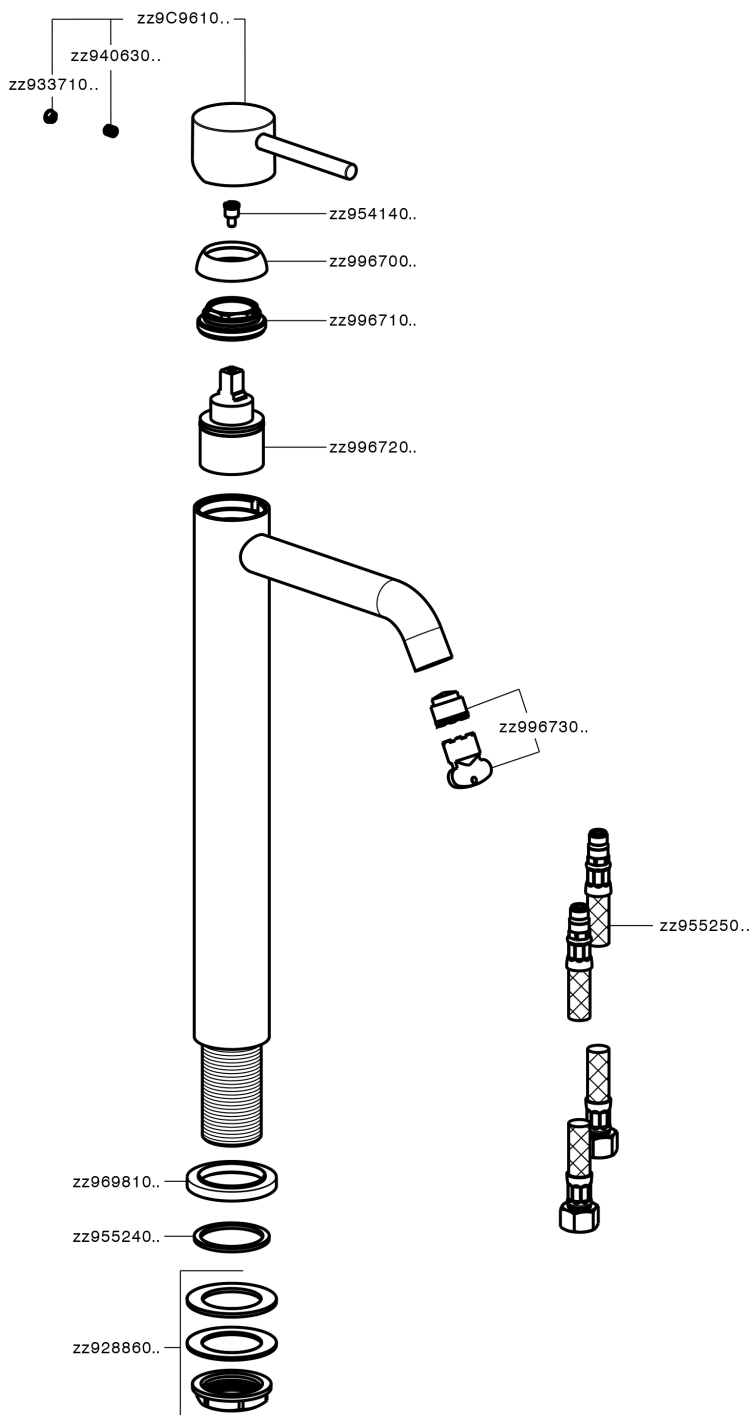

Single lever tall basin mixer NUOVA KIRUNA_K2004540

K2004540

<https://en.huberitalia.com/single-lever-tall-basin-mixer-nuova-kiruna-k2004540>

2026-06-14