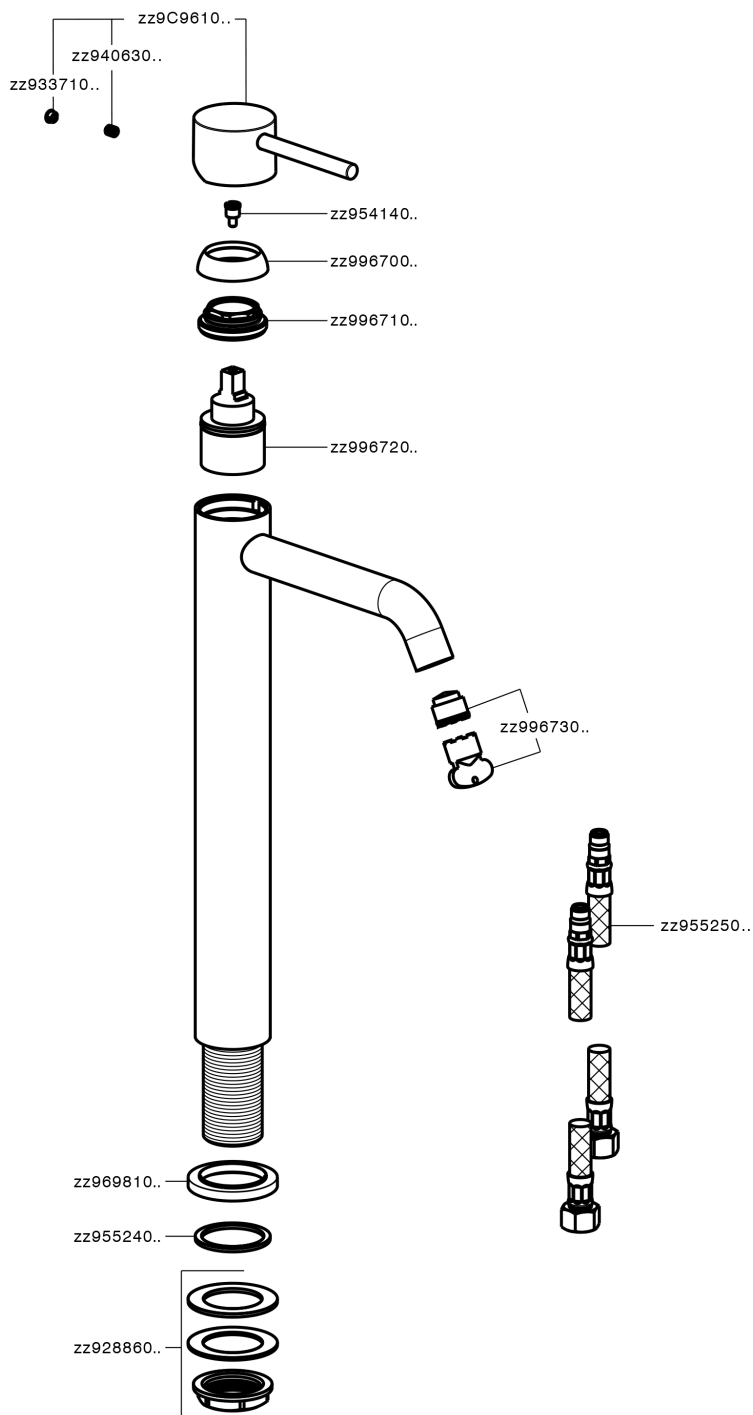

## Single lever tall basin mixer NUOVA KIRUNA\_K2004540

K2004540

<https://en.huberitalia.com/single-lever-tall-basin-mixer-nuova-kiruna-k2004540>

2026-04-06