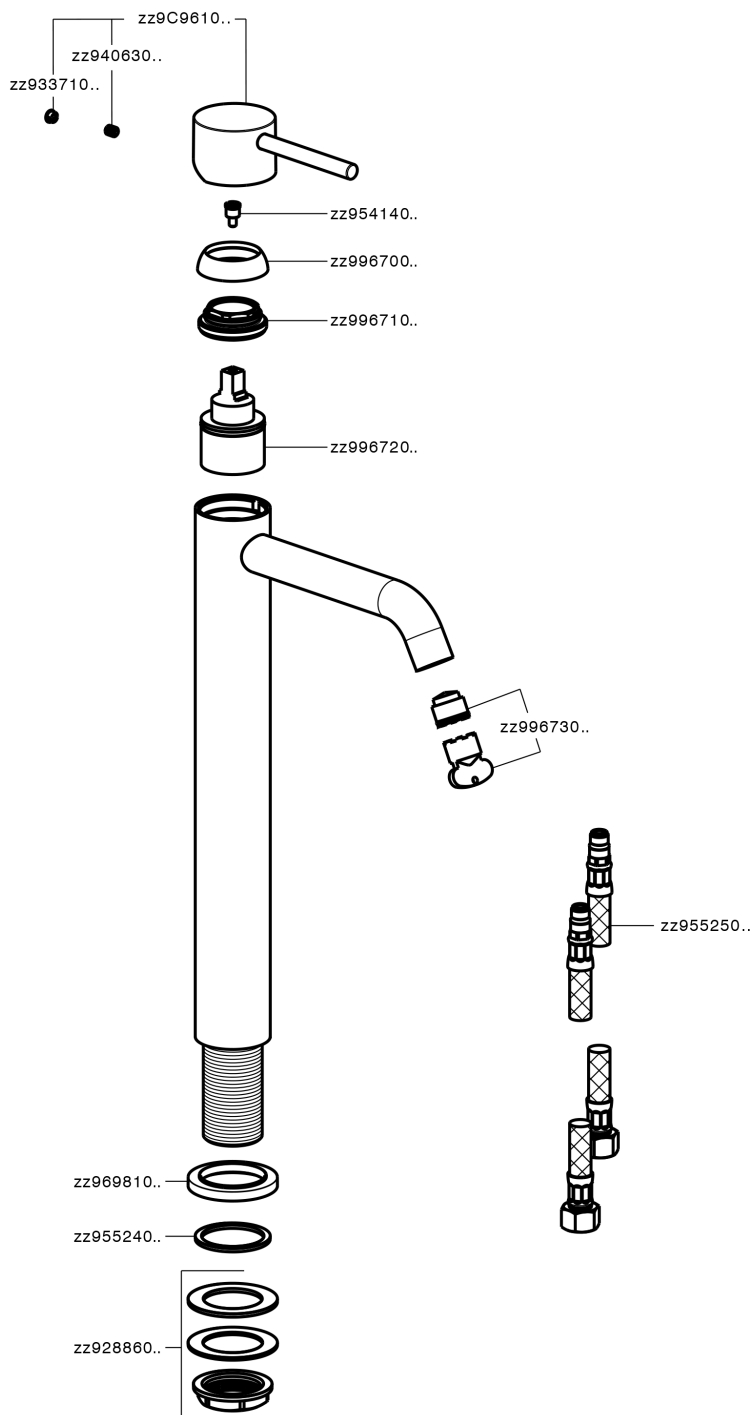

Single lever tall basin mixer NUOVA KIRUNA_K2004540

MODEL **K2004540**

Single lever tall basin mixer, without waste, G. 3/8" stainless steel flexible hose

AVAILABLE FINISHINGS

-  **21** 21 Chrome
-  **26** 26 Old Copper
-  **2F** 2F Brushed Nickel
-  **2W** 2W Brushed Gold
-  **40** 40 Matt Black
-  **4Q** 4Q Matt White

CHARACTERISTICS

Cartridge Spare Parts **ZZ99672000**

35 mm Cartridge

EcoStop

EcoStop feature limits water flow to approximately 50% of maximum output with one point of resistance on setting. Push slightly past the middle stop only when full water output is required. This will save water up to 50%.

Single lever tall basin mixer NUOVA KIRUNA_K2004540

K2004540

<https://en.huberitalia.com/single-lever-tall-basin-mixer-nuova-kiruna-k2004540>

2026-06-14