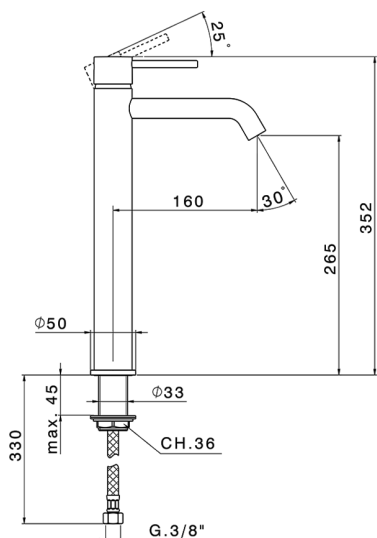

Single lever tall basin mixer NUOVA KIRUNA_K2004540

MODEL **K2004540**

Single lever tall basin mixer, without waste, G. 3/8" stainless steel flexible hose

AVAILABLE FINISHINGS

-  **21** 21 Chrome
-  **26** 26 Old Copper
-  **2F** 2F Brushed Nickel
-  **2W** 2W Brushed Gold
-  **40** 40 Matt Black
-  **4Q** 4Q Matt White

CHARACTERISTICS

Cartridge Spare Parts **ZZ99672000**

35 mm Cartridge

EcoStop

EcoStop feature limits water flow to approximately 50% of maximum output with one point of resistance on setting. Push slightly past the middle stop only when full water output is required. This will save water up to 50%.

Single lever tall basin mixer NUOVA KIRUNA_K2004540

K2004540

<https://en.huberitalia.com/single-lever-tall-basin-mixer-nuova-kiruna-k2004540>

2026-04-06