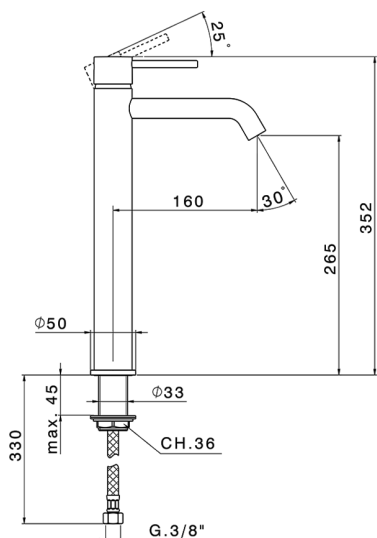

Single lever tall basin mixer NUOVA KIRUNA_K2004540

MODEL **K2004540**

Single lever tall basin mixer, without waste, G. 3/8" stainless steel flexible hose

AVAILABLE FINISHINGS

-  **21** 21 Chrome
-  **26** 26 Old Copper
-  **2F** 2F Brushed Nickel
-  **2W** 2W Brushed Gold
-  **40** 40 Matt Black
-  **4Q** 4Q Matt White

CHARACTERISTICS

Cartridge Spare Parts **ZZ99672000**

35 mm Cartridge

EcoStop

EcoStop feature limits water flow to approximately 50% of maximum output with one point of resistance on setting. Push slightly past the middle stop only when full water output is required. This will save water up to 50%.

Single lever tall basin mixer NUOVA KIRUNA_K2004540

K2004540

<https://en.huberitalia.com/single-lever-tall-basin-mixer-nuova-kiruna-k2004540>

2026-06-14