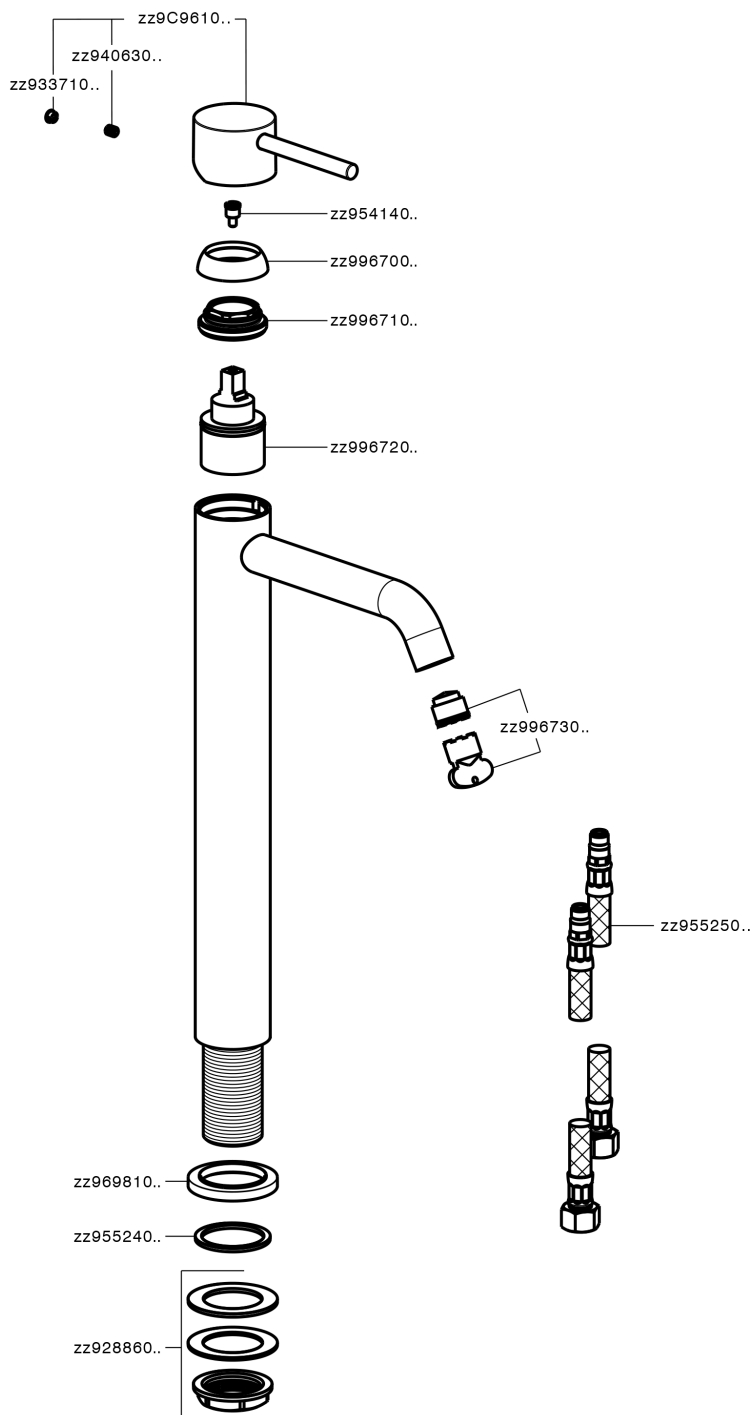

Single lever tall basin mixer NUOVA KIRUNA_K2004540

MODEL **K2004540**

Single lever tall basin mixer, without waste, G. 3/8" stainless steel flexible hose

AVAILABLE FINISHINGS

-  **21** 21 Chrome
-  **26** 26 Old Copper
-  **2F** 2F Brushed Nickel
-  **2W** 2W Brushed Gold
-  **40** 40 Matt Black
-  **4Q** 4Q Matt White

CHARACTERISTICS

Cartridge Spare Parts **ZZ99672000**

35 mm Cartridge

EcoStop

EcoStop feature limits water flow to approximately 50% of maximum output with one point of resistance on setting. Push slightly past the middle stop only when full water output is required. This will save water up to 50%.

Single lever tall basin mixer NUOVA KIRUNA_K2004540

K2004540

<https://en.huberitalia.com/single-lever-tall-basin-mixer-nuova-kiruna-k2004540>

2026-04-06