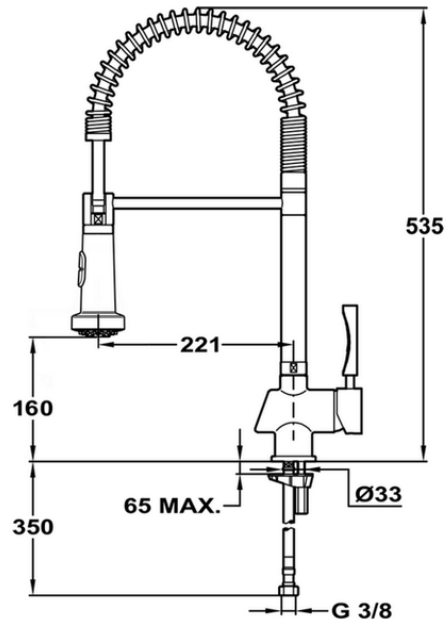

Single lever sink mixer with extrac.shower KITCHEN_LC100110

LC100110

<https://en.huberitalia.com/single-lever-sink-mixer-with-extrac-shower-kitchen-lc100110>

2024-12-21