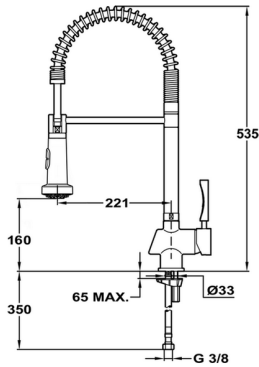

Single lever sink mixer with extrac.shower KITCHEN_LC100110

MODEL **LC100110**

Single lever sink mixer with extrac.shower,swivel spout,2 sprays handshower

AVAILABLE FINISHINGS

21 21 Chrome

CHARACTERISTICS

Cartridge Spare Parts **ZZ95273000**

40 mm Cartridge

2024-12-21