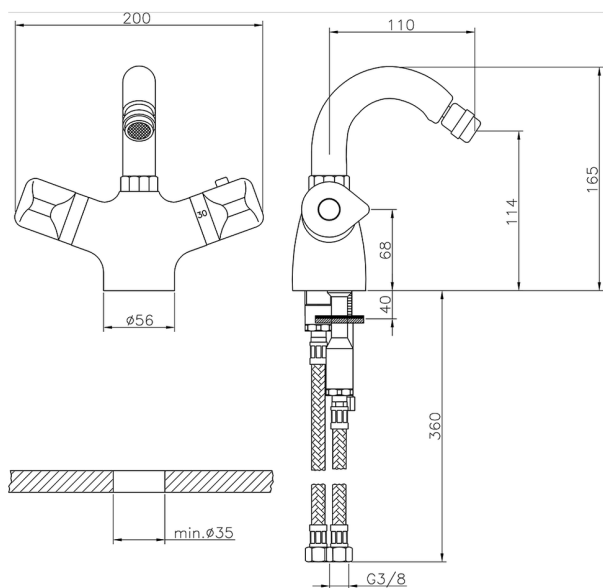

Thermostatic bidet mixer COMMUNITY_CLT55010

MODEL **CLT55010**

Thermostatic bidet mixer, without pop-up waste, swivel spout, G.3/8 stainless steel flexible hose

AVAILABLE FINISHINGS

21 21 Chrome

CHARACTERISTICS

Cartridge Spare Parts **24.04A.PP**

8x20 Plus P Thermostatic Valve

Thermostatic

The Huber thermostatic is your personal water manager, helping you to handle, control and save water and energy.

2026-06-14