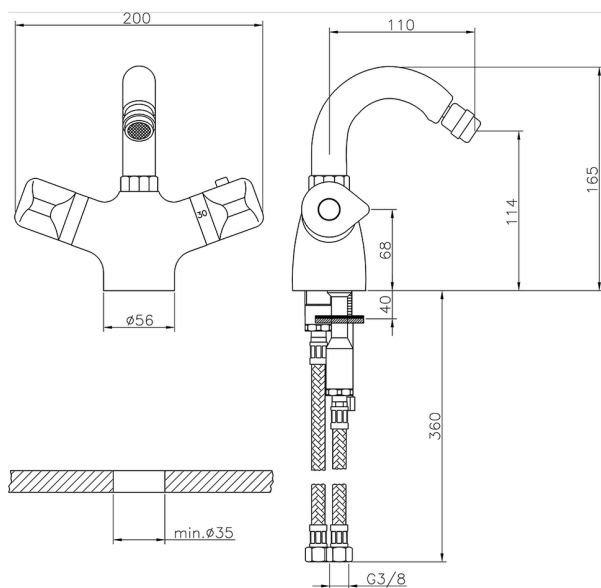

## Thermostatic bidet mixer COMMUNITY\_CLT55010

MODEL **CLT55010**

Thermostatic bidet mixer, without pop-up waste, swivel spout, G.3/8 stainless steel flexible hose

AVAILABLE FINISHINGS

CHARACTERISTICS

Cartridge Spare Parts **24.04A.PP**

**8x20 Plus P Thermostatic Valve**