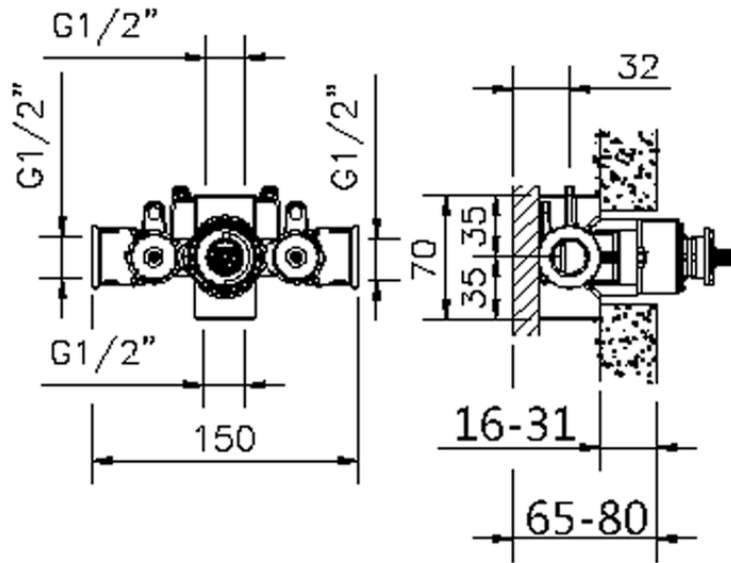

Exposed part for concealed thermo shower valve TRATTO EVO_TV007200

TV007200

<https://en.huberitalia.com/exposed-part-for-concealed-thermo-shower-valve-tratto-evo-tv007200>

ZB007201

<https://en.huberitalia.com/1-2-concealed-thermostatic-shower-valve-concealed-zb007201>