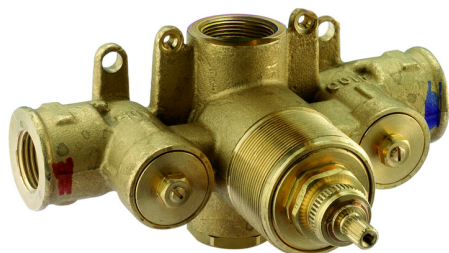

Exposed part for concealed thermo shower valve TRATTO EVO_TV007200

MODEL **TV007200**

Exposed part for concealed thermo shower valve, without stop valve, without concealed part, for items ZB007201

AVAILABLE FINISHINGS

CHARACTERISTICS

Installation **Concealed**

Required concealed parts **ZB007201**

Thermostatic

The Huber thermostatic is your personal water manager, helping you to handle, control and save water and energy.

1/2" Concealed thermostatic shower valve CONCEALED_ZB007201

MODEL **ZB007201**

1/2" Concealed thermostatic shower valve, without Stopvalve, without trim kit

AVAILABLE FINISHINGS

 **04** 04 Without finishing

CHARACTERISTICS

Installation	Concealed
Cartridge Spare Parts	24.04A.PP
8x20 Plus P Thermostatic Valve	
Concealed	1

Thermostatic

The Huber thermostatic is your personal water manager, helping you to handle, control and save water and energy.