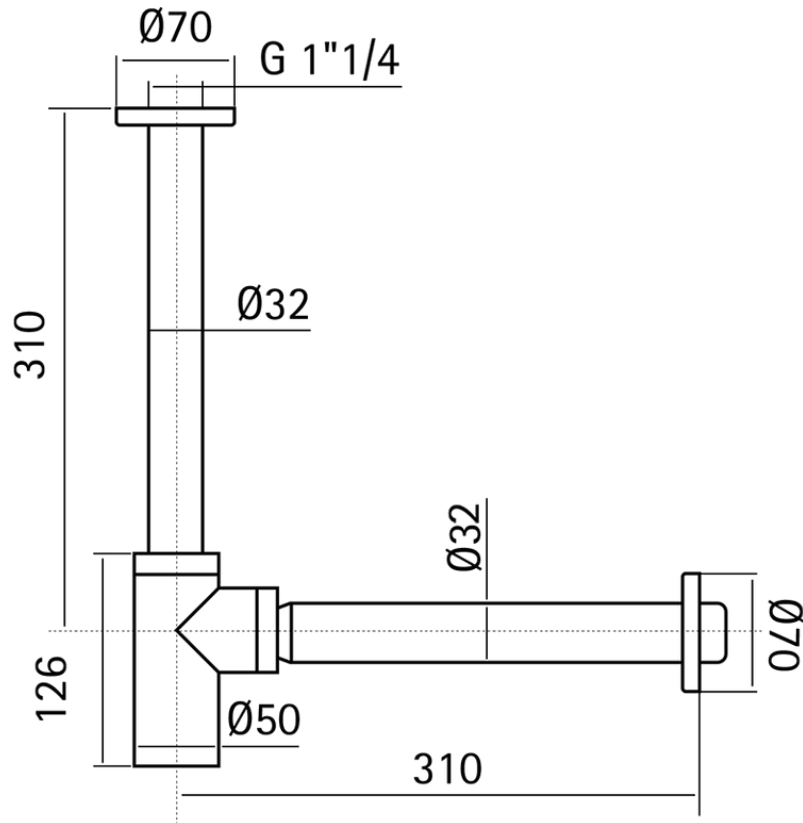

1"1/4 washbasin siphon LYNOX_ZB004130

ZB004130

<https://en.huberitalia.com/11-4-washbasin-siphon-lynnox-zb004130>

2024-12-22