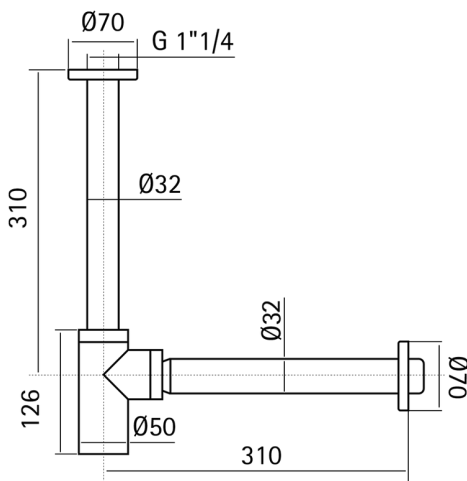

## 1"1/4 washbasin siphon LYNOX\_ZB004130

MODEL **ZB004130**

1"1/4 washbasin siphon,Inox AISI 304

AVAILABLE FINISHINGS

**D1** D1 Brushed Inox

CHARACTERISTICS

2024-12-22