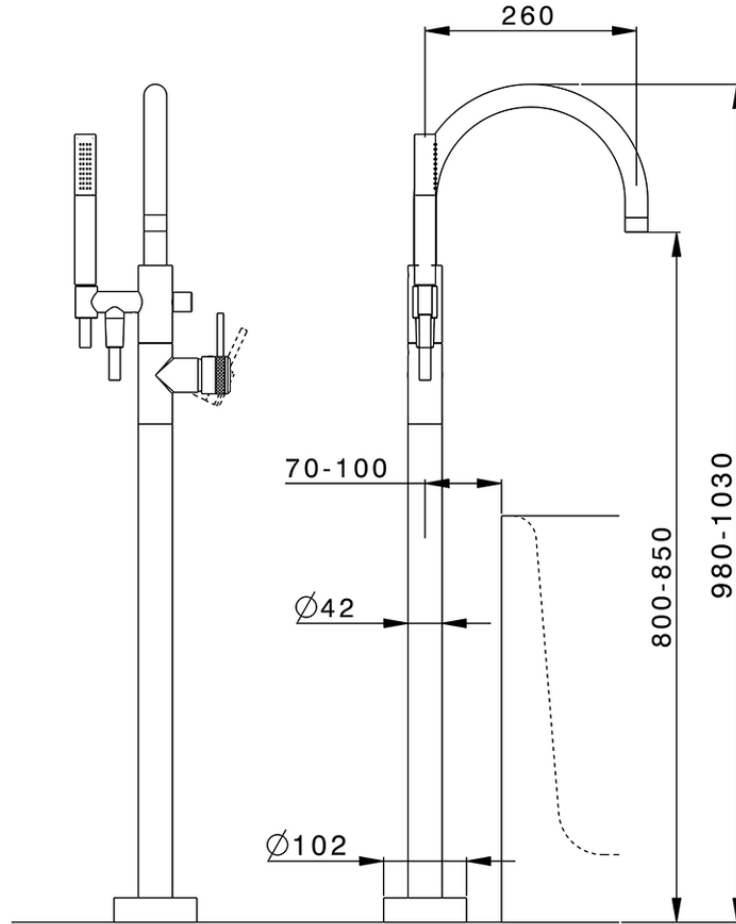

Exposed part for single-lever bath shower mixer CHRONOS_CR014200

CR014200

<https://en.huberitalia.com/exposed-part-for-single-lever-bath-shower-mixer-chronos-cr014200>

ZB004510

<https://en.huberitalia.com/concealed-part-single-lever-free-standing-concealed-zb004510>