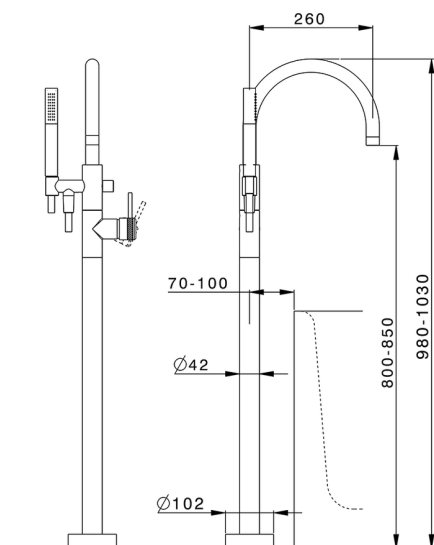

Exposed part for single-lever bath shower mixer CHRONOS_CR014200

MODEL **CR014200**

Exposed part for single-lever bath shower mixer,handshower holder on column,Brass D.24mm minimalistic one spray handshower,150 cm smooth SUPREME Flexible Hose,without concealed part (for item ZB004510)

AVAILABLE FINISHINGS

-  **21** 21 Chrome
-  **2F** 2F Brushed Nickel
-  **2Q** 2Q Black Titanium

CHARACTERISTICS

- Cartridge Spare Parts **ZZ95409000**
- 35 mm Cartridge**
- Installation **Concealed**
- Required concealed parts **ZB004510**

EcoStop

EcoStop feature limits water flow to approximately 50% of maximum output with one point of resistance on setting. Push slightly past the middle stop only when full water output is required. This will save water up to 50%.

Concealed part single lever free-standing CONCEALED_ZB004510

MODEL **ZB004510**

Floor mounted concealed part, for free-standing mixer

AVAILABLE FINISHINGS

CHARACTERISTICS

Installation **Concealed**

Concealed **1**