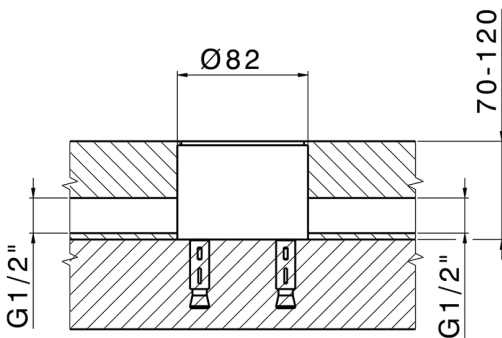

Exposed part for single-lever bath shower mixer CHRONOS_CR014200

MODEL **CR014200**

Exposed part for single-lever bath shower mixer,handshower holder on column,Brass D.24mm minimalistic one spray handshower,150 cm smooth SUPREME Flexible Hose,without concealed part (for item ZB004510)

Concealed part single lever free-standing CONCEALED_ZB004510

MODEL **ZB004510**

Floor mounted concealed part, for free-standing mixer

AVAILABLE FINISHINGS

CHARACTERISTICS

Installation **Concealed**

Concealed **1**