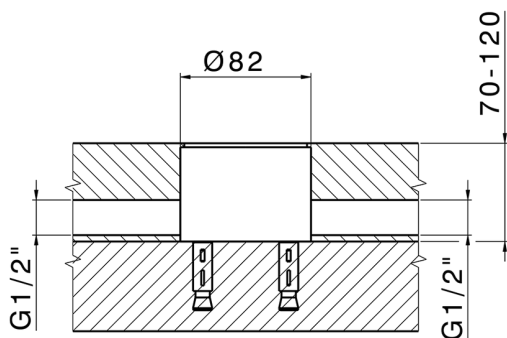

Exposed part for single-lever bath shower mixer CHRONOS_CR014200

MODEL **CR014200**

Exposed part for single-lever bath shower mixer,handshower holder on column,Brass D.24mm minimalistic one spray handshower,150 cm smooth SUPREME Flexible Hose,without concealed part (for item ZB004510)

Concealed part single lever free-standing CONCEALED_ZB004510

MODEL **ZB004510**

Floor mounted concealed part, for free-standing mixer

AVAILABLE FINISHINGS

 **04** 04 Without finishing

CHARACTERISTICS

Installation	Concealed
Concealed	1