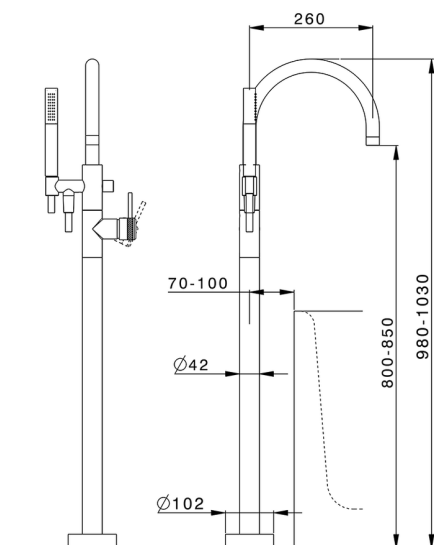

Exposed part for single-lever bath shower mixer CHRONOS_CR014200

MODEL **CR014200**

Exposed part for single-lever bath shower mixer,handshower holder on column,Brass D.24mm minimalistic one spray handshower,150 cm smooth SUPREME Flexible Hose,without concealed part (for item ZB004510)

AVAILABLE FINISHINGS

-  **21** 21 Chrome
-  **2F** 2F Brushed Nickel
-  **2Q** 2Q Black Titanium

CHARACTERISTICS

- Cartridge Spare Parts **ZZ95409000**
- 35 mm Cartridge**
- Installation **Concealed**
- Required concealed parts **ZB004510**

EcoStop

EcoStop feature limits water flow to approximately 50% of maximum output with one point of resistance on setting. Push slightly past the middle stop only when full water output is required. This will save water up to 50%.

Concealed part single lever free-standing CONCEALED_ZB004510

MODEL **ZB004510**

Floor mounted concealed part, for free-standing mixer

AVAILABLE FINISHINGS

 **04** 04 Without finishing

CHARACTERISTICS

Installation	Concealed
Concealed	1