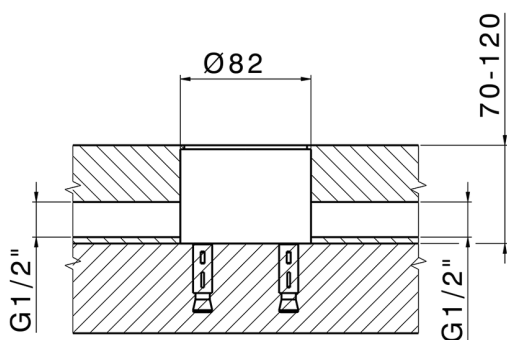

## Exposed part for single-lever bath shower mixer CHRONOS\_CR014200

MODEL **CR014200**

Exposed part for single-lever bath shower mixer,handshower holder on column,Brass D.24mm minimalistic one spray handshower,150 cm smooth SUPREME Flexible Hose,without concealed part (for item ZB004510)

## Concealed part single lever free-standing CONCEALED\_ZB004510

MODEL **ZB004510**

Floor mounted concealed part, for free-standing mixer

AVAILABLE FINISHINGS

**04** 04 Without finishing

CHARACTERISTICS

Installation	<b>Concealed</b>
Concealed	<b>1</b>