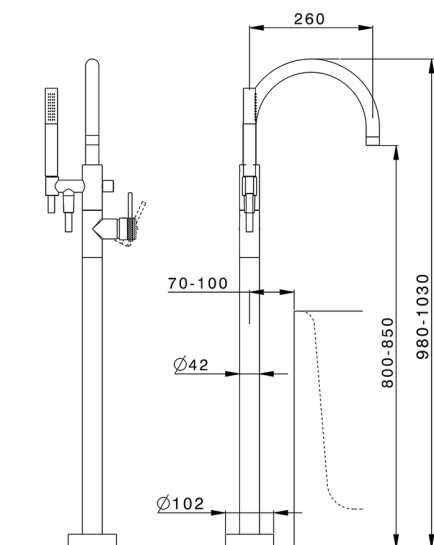

## Exposed part for single-lever bath shower mixer CHRONOS\_CR014200

MODEL **CR014200**

Exposed part for single-lever bath shower mixer,handshower holder on column,Brass D.24mm minimalistic one spray handshower,150 cm smooth SUPREME Flexible Hose,without concealed part (for item ZB004510)

### CHARACTERISTICS

- Cartridge Spare Parts **ZZ95409000**
- 35 mm Cartridge**
- Installation **Concealed**
- Required concealed parts **ZB004510**

### EcoStop

EcoStop feature limits water flow to approximately 50% of maximum output with one point of resistance on setting. Push slightly past the middle stop only when full water output is required. This will save water up to 50%.