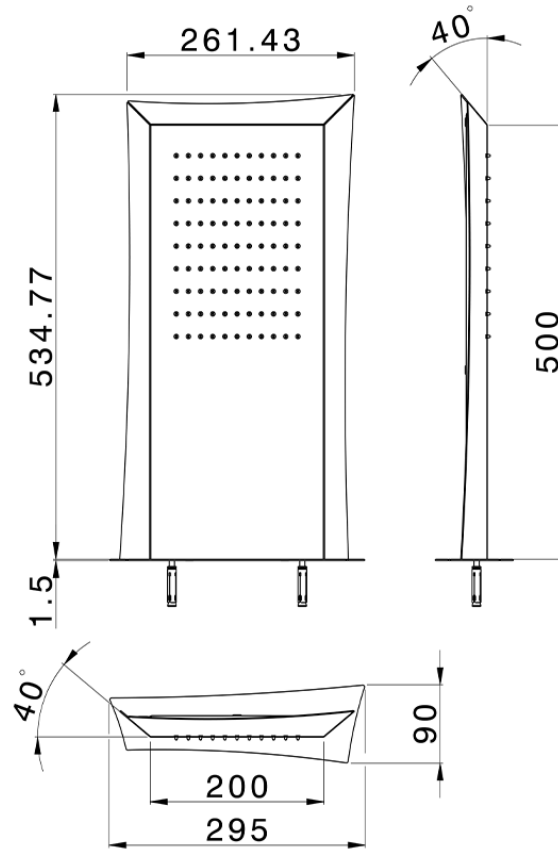

Trapezoidal wall-mounted showerhead ZEN\_ZS122050

ZS122050

<https://en.huberitalia.com/trapezoidal-wall-mounted-showerhead-zen-zs122050>

2026-06-06