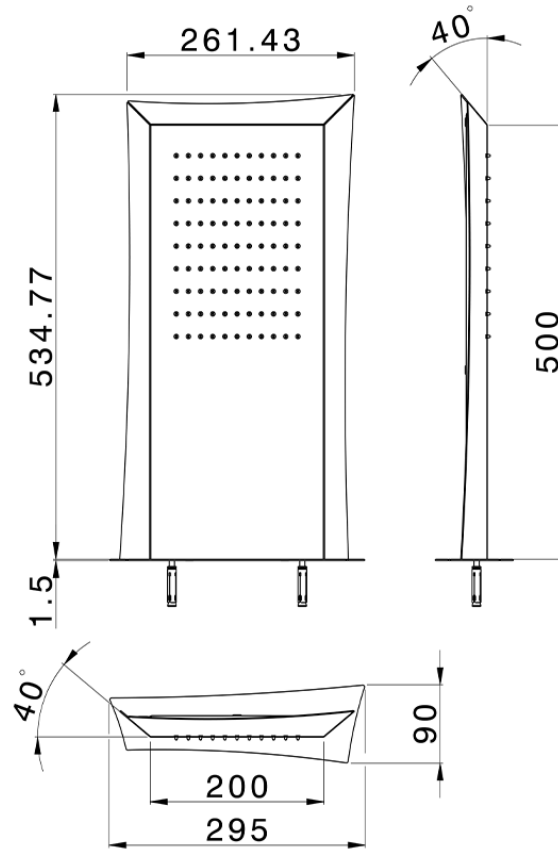

Trapezoidal wall-mounted showerhead ZEN_ZS122050

ZS122050

<https://en.huberitalia.com/trapezoidal-wall-mounted-showerhead-zen-zs122050>

2026-06-28