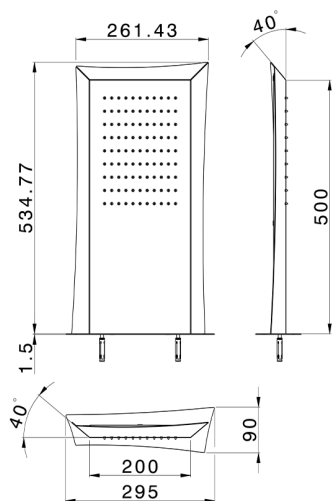

Trapezoidal wall-mounted showerhead ZEN_ZS122050

MODEL **ZS122050**

Trapezoidal wall-mounted showerhead, rain function, Stainless Steel AISI 304

AVAILABLE FINISHINGS

- **D1** D1 Brushed Inox
- **40** 40 Matt Black
- **4Q** 4Q Matt White
- **D2** D2 Polished Inox

CHARACTERISTICS

2026-06-28