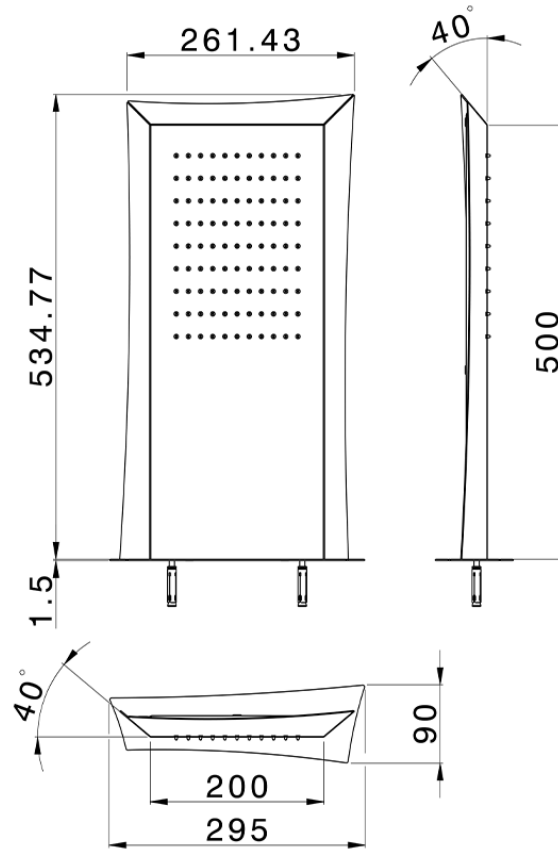

Trapezoidal wall-mounted showerhead ZEN_ZS122050

ZS122050

<https://en.huberitalia.com/trapezoidal-wall-mounted-showerhead-zen-zs122050>

2026-06-06