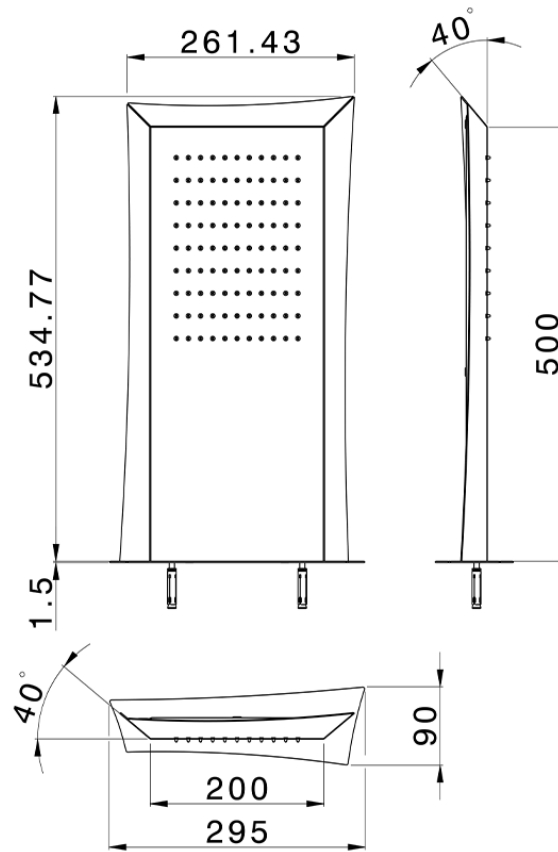

Trapezoidal wall-mounted showerhead ZEN_ZS122050

ZS122050

<https://en.huberitalia.com/trapezoidal-wall-mounted-showerhead-zen-zs122050>

2026-04-08