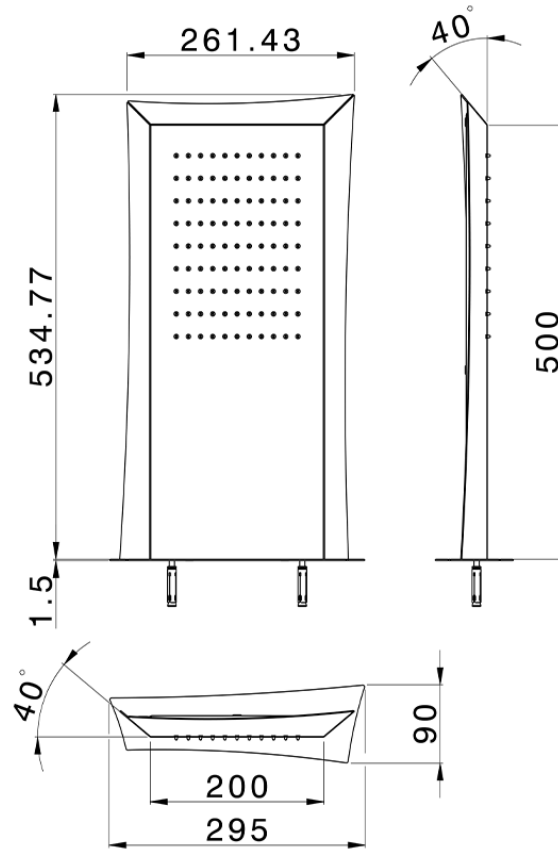

Trapezoidal wall-mounted showerhead ZEN_ZS122050

ZS122050

<https://en.huberitalia.com/trapezoidal-wall-mounted-showerhead-zen-zs122050>

2026-06-09