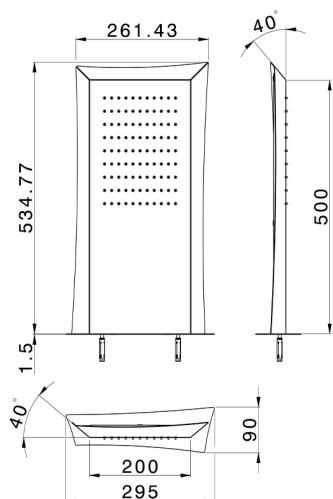

Trapezoidal wall-mounted showerhead ZEN_ZS122050

MODEL **ZS122050**

Trapezoidal wall-mounted showerhead, rain function, Stainless Steel AISI 304

AVAILABLE FINISHINGS

- **D1** D1 Brushed Inox
- **40** 40 Matt Black
- **4Q** 4Q Matt White
- **D2** D2 Polished Inox

CHARACTERISTICS

2026-06-26