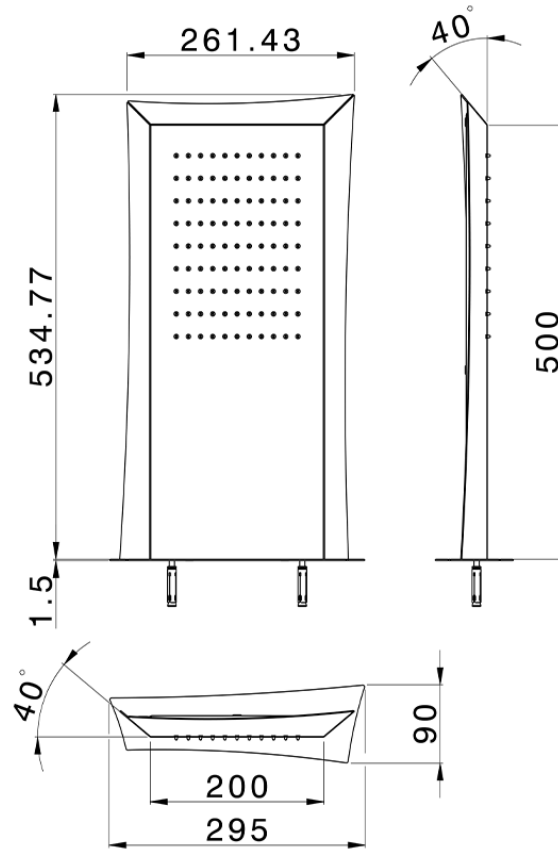

Trapezoidal wall-mounted showerhead ZEN_ZS122050

ZS122050

<https://en.huberitalia.com/trapezoidal-wall-mounted-showerhead-zen-zs122050>

2026-06-26