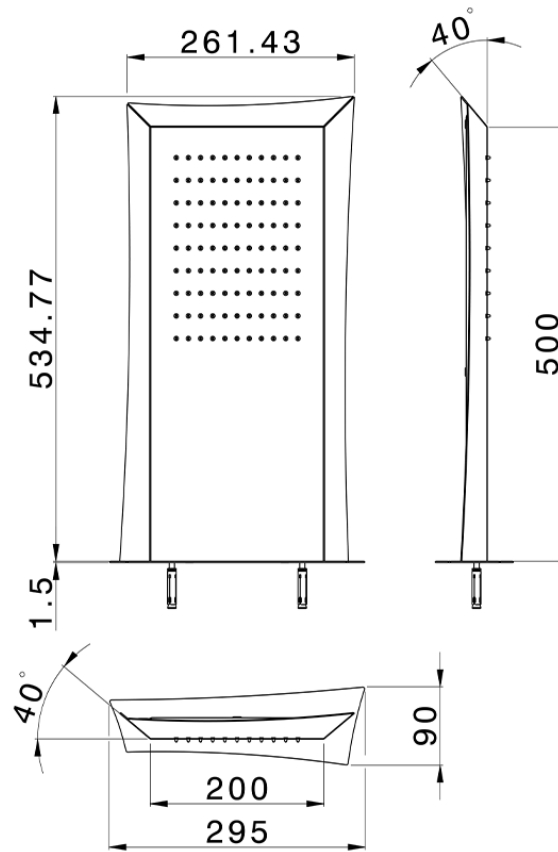

Trapezoidal wall-mounted showerhead ZEN_ZS122050

ZS122050

<https://en.huberitalia.com/trapezoidal-wall-mounted-showerhead-zen-zs122050>

2026-04-06