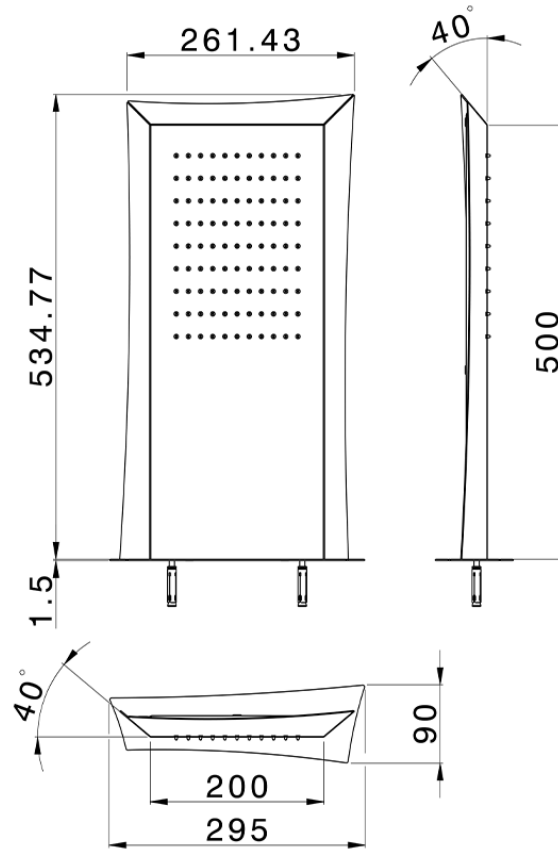

Trapezoidal wall-mounted showerhead ZEN_ZS122050

ZS122050

<https://en.huberitalia.com/trapezoidal-wall-mounted-showerhead-zen-zs122050>

2026-05-15