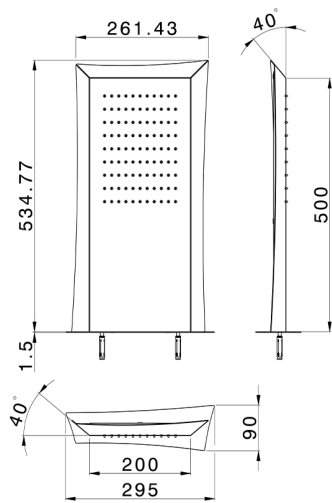

Trapezoidal wall-mounted showerhead ZEN_ZS122050

MODEL **ZS122050**

Trapezoidal wall-mounted showerhead, rain function, Stainless Steel AISI 304

AVAILABLE FINISHINGS

- **D1** D1 Brushed Inox
- **40** 40 Matt Black
- **4Q** 4Q Matt White
- **D2** D2 Polished Inox

CHARACTERISTICS

2026-06-27