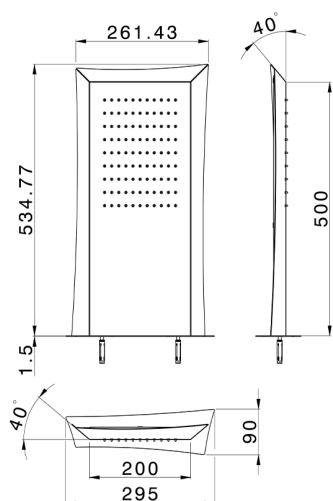

Trapezoidal wall-mounted showerhead ZEN_ZS122050

MODEL **ZS122050**

Trapezoidal wall-mounted showerhead, rain function, Stainless Steel AISI 304

AVAILABLE FINISHINGS

- **D1** D1 Brushed Inox
- **40** 40 Matt Black
- **4Q** 4Q Matt White
- **D2** D2 Polished Inox

CHARACTERISTICS

2026-05-15