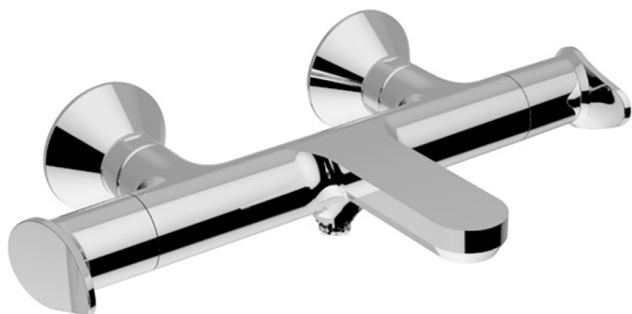

Thermostatic bath mixer HARLOCK_HCT21010

MODEL **HCT21010**

Thermostatic bath mixer, without shower set, 1/2" M flexible connection

AVAILABLE FINISHINGS

-  **21** 21 Chrome
-  **2P** 2P Rose Gold
-  **2Q** 2Q Black Titanium
-  **40** 40 Matt Black
-  **4Q** 4Q Matt White
-  **6T** 6T Chrome/Matt Black

CHARACTERISTICS

Cartridge Spare Parts **ZZ96551000**

TMX 25 Thermostatic Valve

DeviaStop

The Huber Devia Stop technology allows to adjust the water flow and to direct it to the selected output point (overhead soaker, hand shower, etc).

SafeTouch

The Huber SafeTouch system maintains the mixer body cool to the touch during operation.

Thermostatic

The Huber thermostatic is your personal water manager, helping you to handle, control and save water and energy.