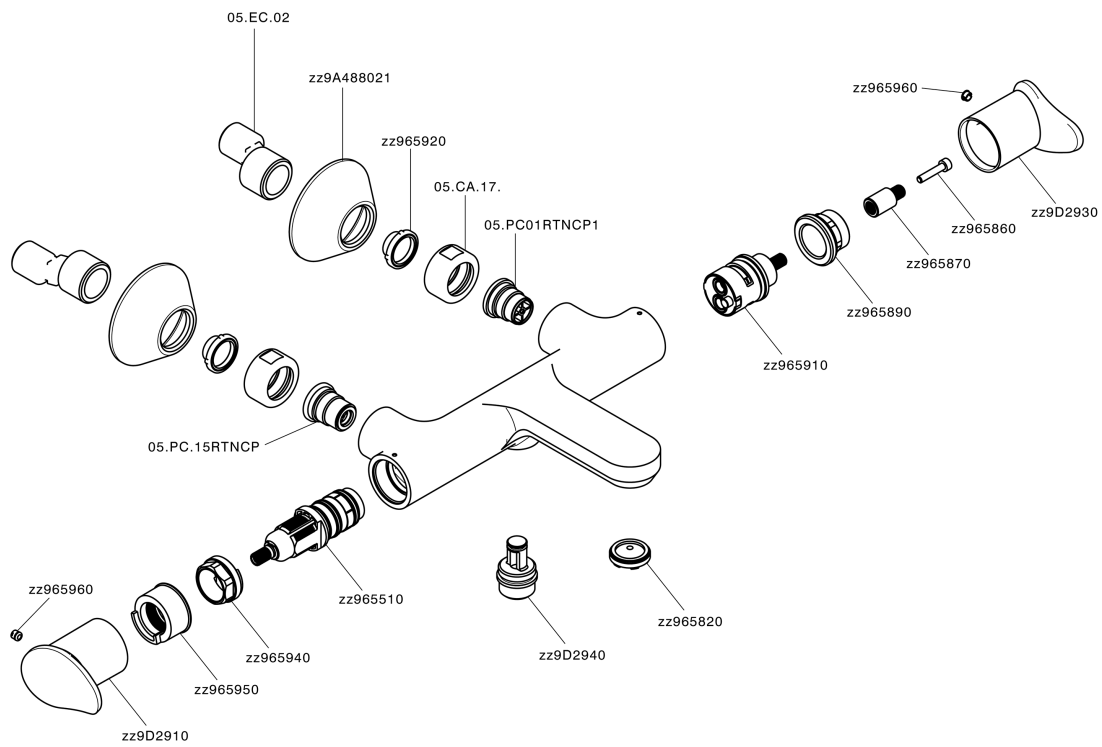

Thermostatic bath mixer HARLOCK_HCT21010

MODEL **HCT21010**

Thermostatic bath mixer, without shower set, 1/2" M flexible connection

AVAILABLE FINISHINGS

-  **21** 21 Chrome
-  **2P** 2P Rose Gold
-  **2Q** 2Q Black Titanium
-  **40** 40 Matt Black
-  **4Q** 4Q Matt White
-  **6T** 6T Chrome/Matt Black

CHARACTERISTICS

Cartridge Spare Parts **ZZ96551000**

TMX 25 Thermostatic Valve

DeviaStop

The Huber Devia Stop technology allows to adjust the water flow and to direct it to the selected output point (overhead soaker, hand shower, etc).

SafeTouch

The Huber SafeTouch system maintains the mixer body cool to the touch during operation.

Thermostatic

The Huber thermostatic is your personal water manager, helping you to handle, control and save water and energy.

Thermostatic bath mixer HARLOCK_HCT21010

HCT21010

<https://en.huberitalia.com/thermostatic-bath-mixer-harlock-hct21010>

2024-11-21