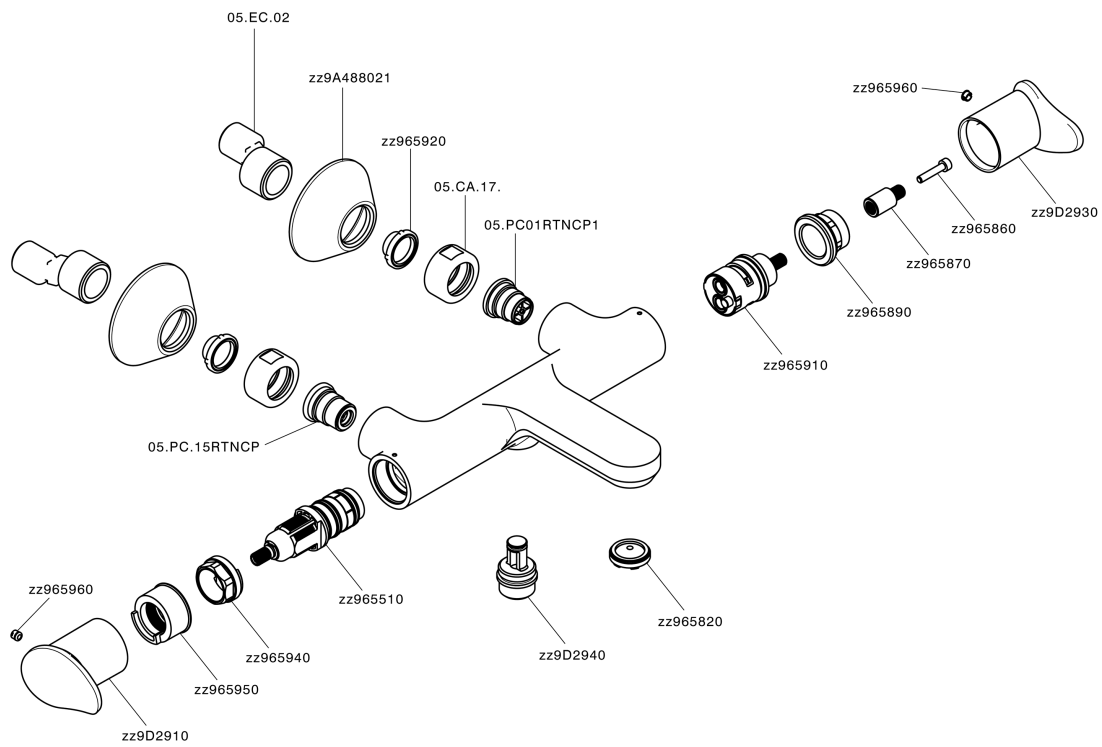

Thermostatic bath mixer HARLOCK_HCT21010

MODEL **HCT21010**

Thermostatic bath mixer, without shower set, 1/2" M flexible connection

AVAILABLE FINISHINGS

-  **21** 21 Chrome
-  **2P** 2P Rose Gold
-  **2Q** 2Q Black Titanium
-  **40** 40 Matt Black
-  **4Q** 4Q Matt White
-  **6T** 6T Chrome/Matt Black

CHARACTERISTICS

Cartridge Spare Parts **ZZ96551000**

TMX 25 Thermostatic Valve

DeviaStop

The Huber Devia Stop technology allows to adjust the water flow and to direct it to the selected output point (overhead soaker, hand shower, etc).

SafeTouch

The Huber SafeTouch system maintains the mixer body cool to the touch during operation.

Thermostatic

The Huber thermostatic is your personal water manager, helping you to handle, control and save water and energy.

Thermostatic bath mixer HARLOCK_HCT21010

HCT21010

<https://en.huberitalia.com/thermostatic-bath-mixer-harlock-hct21010>

2024-11-22