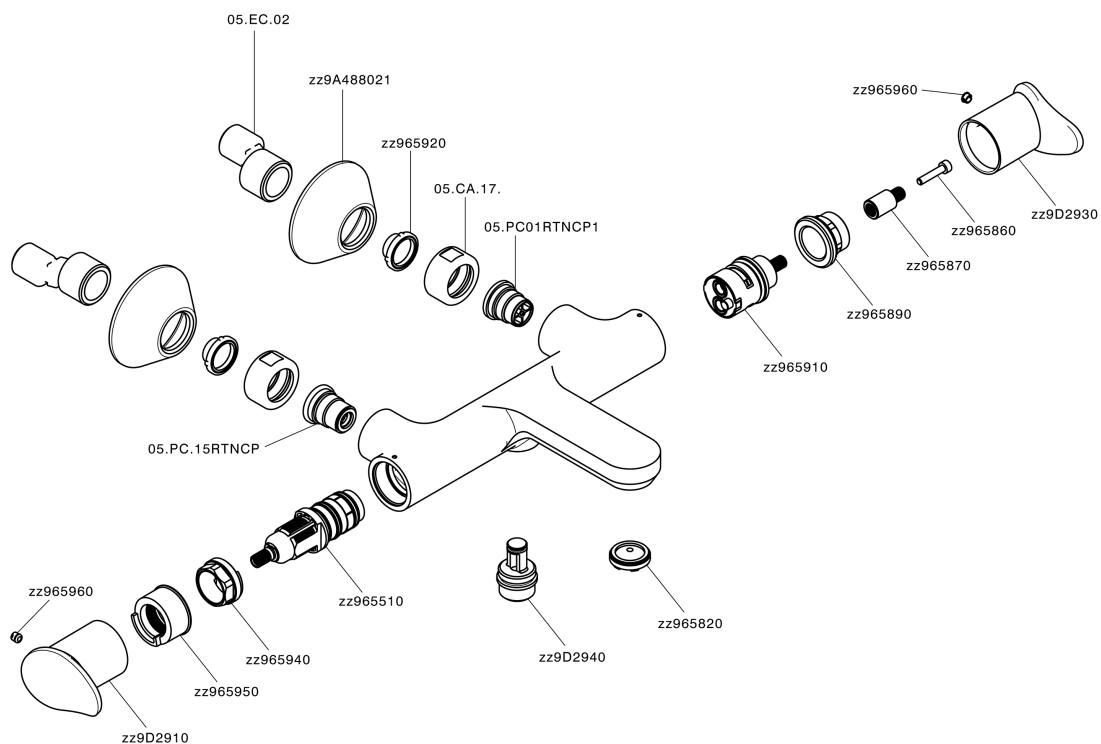

Thermostatic bath mixer HARLOCK_HCT21010

MODEL **HCT21010**

Thermostatic bath mixer, without shower set, 1/2" M flexible connection

AVAILABLE FINISHINGS

-  **21** 21 Chrome
-  **2P** 2P Rose Gold
-  **2Q** 2Q Black Titanium
-  **40** 40 Matt Black
-  **4Q** 4Q Matt White
-  **6T** 6T Chrome/Matt Black

CHARACTERISTICS

Cartridge Spare Parts **ZZ96551000**

TMX 25 Thermostatic Valve

DeviaStop

The Huber Devia Stop technology allows to adjust the water flow and to direct it to the selected output point (overhead soaker, hand shower, etc).

SafeTouch

The Huber SafeTouch system maintains the mixer body cool to the touch during operation.

Thermostatic

The Huber thermostatic is your personal water manager, helping you to handle, control and save water and energy.

Thermostatic bath mixer HARLOCK_HCT21010

HCT21010

<https://en.huberitalia.com/thermostatic-bath-mixer-harlock-hct21010>

2024-11-24