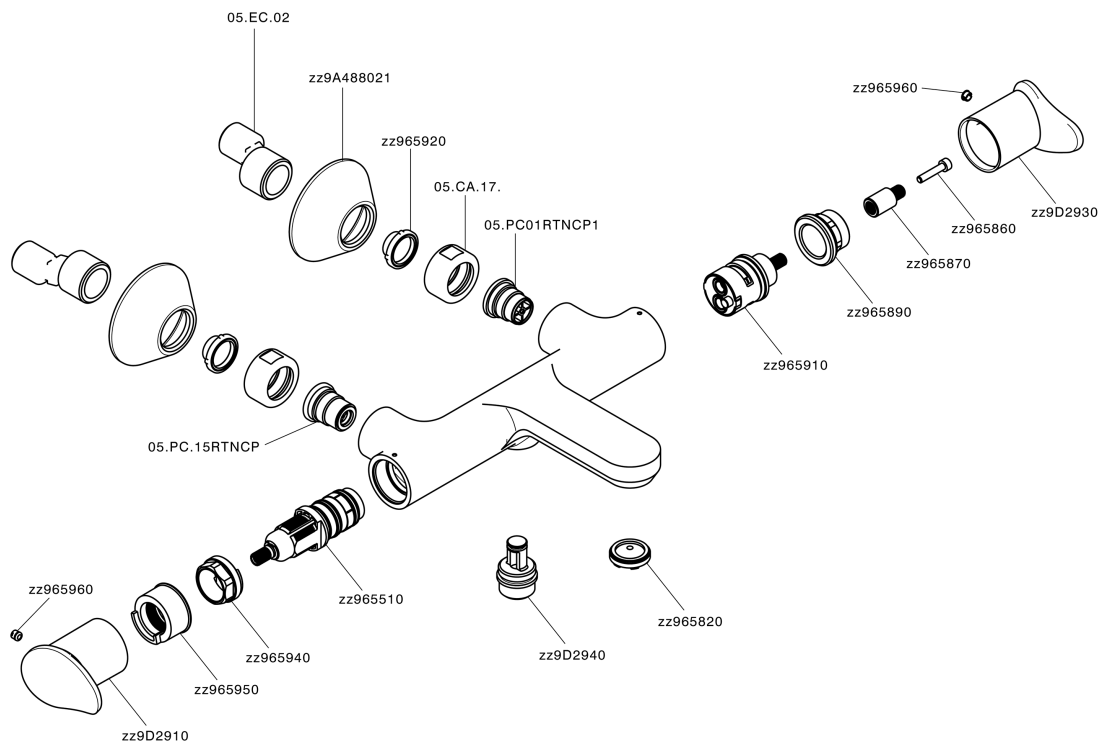

Thermostatic bath mixer HARLOCK_HCT21010

MODEL **HCT21010**

Thermostatic bath mixer, without shower set, 1/2" M flexible connection

AVAILABLE FINISHINGS

-  **21** 21 Chrome
-  **2P** 2P Rose Gold
-  **2Q** 2Q Black Titanium
-  **40** 40 Matt Black
-  **4Q** 4Q Matt White
-  **6T** 6T Chrome/Matt Black

CHARACTERISTICS

Cartridge Spare Parts **ZZ96551000**

TMX 25 Thermostatic Valve

DeviaStop

The Huber Devia Stop technology allows to adjust the water flow and to direct it to the selected output point (overhead soaker, hand shower, etc).

SafeTouch

The Huber SafeTouch system maintains the mixer body cool to the touch during operation.

Thermostatic

The Huber thermostatic is your personal water manager, helping you to handle, control and save water and energy.

Thermostatic bath mixer HARLOCK_HCT21010

HCT21010

<https://en.huberitalia.com/thermostatic-bath-mixer-harlock-hct21010>

2024-11-24