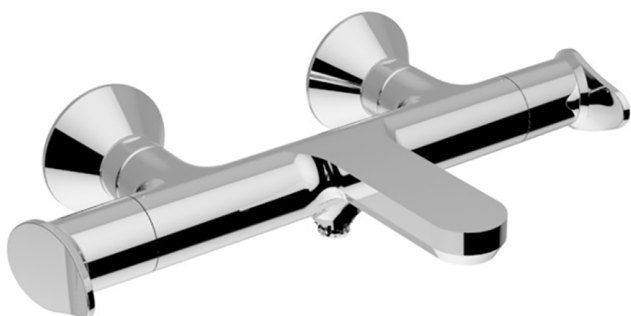

Thermostatic bath mixer HARLOCK_HCT21010

MODEL **HCT21010**

Thermostatic bath mixer, without shower set, 1/2" M flexible connection

AVAILABLE FINISHINGS

-  **21** 21 Chrome
-  **2P** 2P Rose Gold
-  **2Q** 2Q Black Titanium
-  **40** 40 Matt Black
-  **4Q** 4Q Matt White
-  **6T** 6T Chrome/Matt Black

CHARACTERISTICS

Cartridge Spare Parts **ZZ96551000**

TMX 25 Thermostatic Valve

DeviaStop

The Huber Devia Stop technology allows to adjust the water flow and to direct it to the selected output point (overhead soaker, hand shower, etc).

SafeTouch

The Huber SafeTouch system maintains the mixer body cool to the touch during operation.

Thermostatic

The Huber thermostatic is your personal water manager, helping you to handle, control and save water and energy.