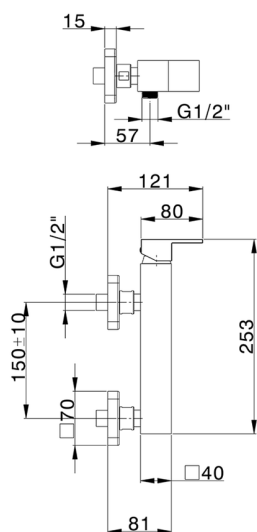

## Single lever shower mixer NUOVA EGO\_NE000444

MODEL **NE000444**

Single lever shower mixer, without shower set, 1/2" M flexible connection

### CHARACTERISTICS

Cartridge Spare Parts **ZZ97179000**

**35 mm Cartridge**

2024-11-21