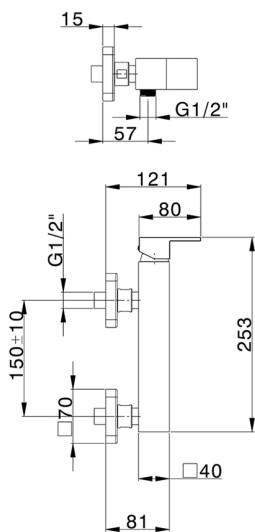

Single lever shower mixer NUOVA EGO_NE000444

MODEL **NE000444**

Single lever shower mixer, without shower set, 1/2" M flexible connection

AVAILABLE FINISHINGS

-  **21** 21 Chrome
-  **2F** 2F Brushed Nickel
-  **40** 40 Matt Black
-  **4Q** 4Q Matt White

CHARACTERISTICS

Cartridge Spare Parts **ZZ97179000**

35 mm Cartridge

2024-11-21