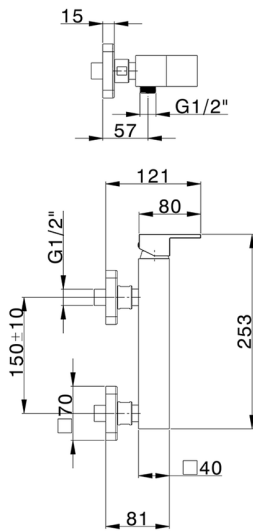

Single lever shower mixer NUOVA EGO_NE000444

MODEL **NE000444**

Single lever shower mixer, without shower set, 1/2" M flexible connection

AVAILABLE FINISHINGS

-  **21** 21 Chrome
-  **2F** 2F Brushed Nickel
-  **40** 40 Matt Black
-  **4Q** 4Q Matt White

CHARACTERISTICS

Cartridge Spare Parts **ZZ97179000**

35 mm Cartridge

2024-11-24