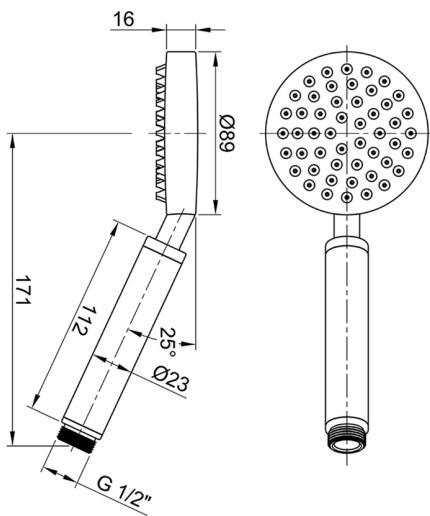

## Handshower LYNOX\_SS014510

MODEL **SS014510**

Handshower, 89 mm ABS one spray, INOX AISI 304

AVAILABLE FINISHINGS

**D1** D1 Brushed Inox

CHARACTERISTICS

2026-06-29