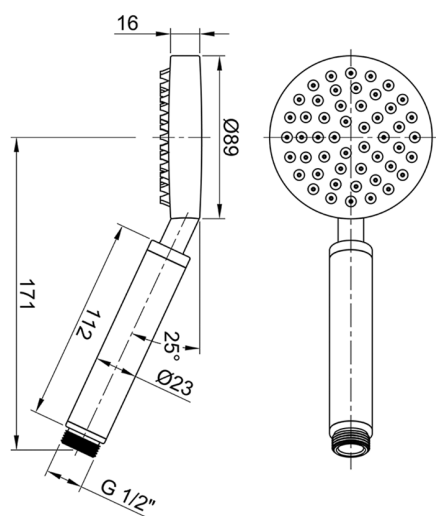

## Handshower LYNOX\_SS014510

MODEL **SS014510**

Handshower, 89 mm ABS one spray, INOX AISI 304

AVAILABLE FINISHINGS

CHARACTERISTICS

2026-04-30