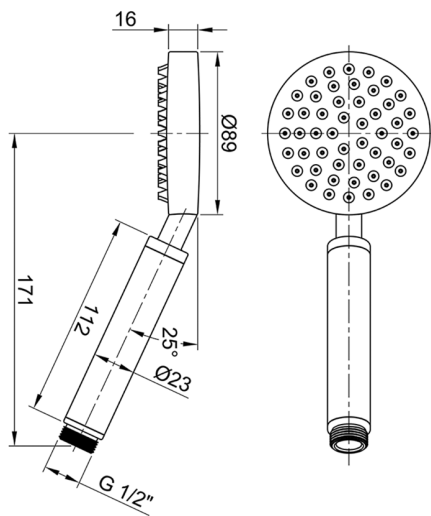

## Handshower LYNOX\_SS014510

MODEL **SS014510**

Handshower, 89 mm ABS one spray, INOX AISI 304

AVAILABLE FINISHINGS

**D1** D1 Brushed Inox

CHARACTERISTICS

2026-04-29