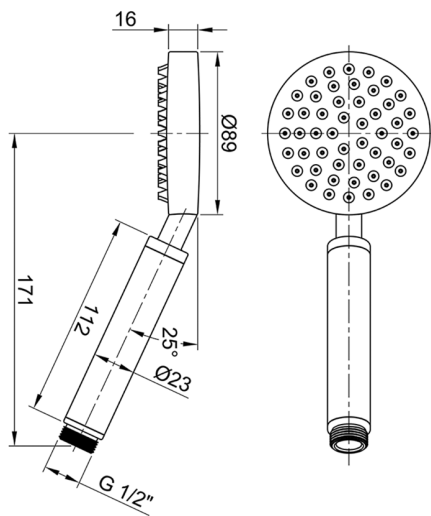

Handshower LYNOX_SS014510

MODEL **SS014510**

Handshower, 89 mm ABS one spray, INOX AISI 304

AVAILABLE FINISHINGS

D1 D1 Brushed Inox

CHARACTERISTICS

2026-06-08