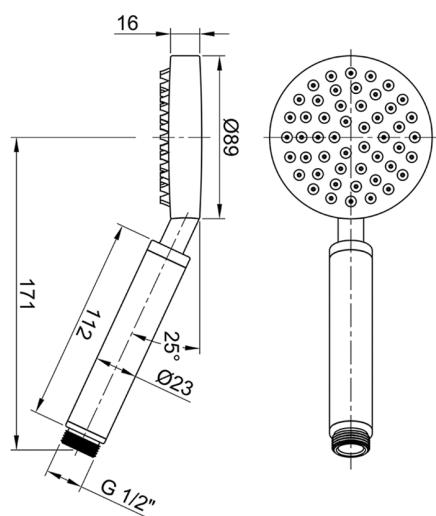

Handshower LYNOX_SS014510

MODEL **SS014510**

Handshower, 89 mm ABS one spray, INOX AISI 304

AVAILABLE FINISHINGS

D1 D1 Brushed Inox

CHARACTERISTICS

2026-04-08