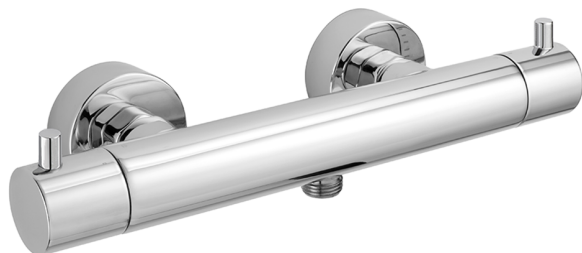

## Thermostatic shower mixer THERMO\_MTT01010

MODEL **MTT01010**

Thermostatic shower mixer, without shower set, 1/2" M flexible connection

### CHARACTERISTICS

Cartridge Spare Parts **22.04A.AR - ZZ97279004**

**Argo 2 (long filter) Thermostatic Valve**

#### EcoStop

EcoStop feature limits water flow to approximately 50% of maximum output with one point of resistance on setting. Push slightly past the middle stop only when full water output is required. This will save water up to 50%.

#### SafeTouch

The Huber SafeTouch system maintains the mixer body cool to the touch during operation.