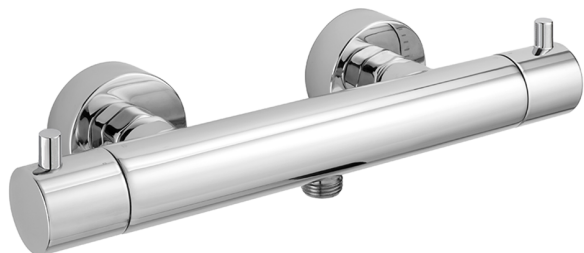

Thermostatic shower mixer THERMO_MTT01010

MODEL **MTT01010**

Thermostatic shower mixer, without shower set, 1/2" M flexible connection

AVAILABLE FINISHINGS

-  **21** 21 Chrome
-  **26** 26 Old Copper
-  **2F** 2F Brushed Nickel
-  **2W** 2W Brushed Gold
-  **40** 40 Matt Black
-  **4Q** 4Q Matt White

CHARACTERISTICS

Cartridge Spare Parts **22.04A.AR - ZZ97279004**

Argo 2 (long filter) Thermostatic Valve

EcoStop

EcoStop feature limits water flow to approximately 50% of maximum output with one point of resistance on setting. Push slightly past the middle stop only when full water output is required. This will save water up to 50%.

SafeTouch

The Huber SafeTouch system maintains the mixer body cool to the touch during operation.

Thermostatic

The Huber thermostatic is your personal water manager, helping you to handle, control and save water and energy.