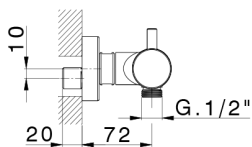

Thermostatic shower mixer THERMO_MTT01010

MODEL **MTT01010**

Thermostatic shower mixer, without shower set, 1/2" M flexible connection

AVAILABLE FINISHINGS

-  **21** 21 Chrome
-  **26** 26 Old Copper
-  **2F** 2F Brushed Nickel
-  **2W** 2W Brushed Gold
-  **40** 40 Matt Black
-  **4Q** 4Q Matt White

CHARACTERISTICS

Cartridge Spare Parts **22.04A.AR - ZZ97279004**

Argo 2 (long filter) Thermostatic Valve

EcoStop

EcoStop feature limits water flow to approximately 50% of maximum output with one point of resistance on setting. Push slightly past the middle stop only when full water output is required. This will save water up to 50%.