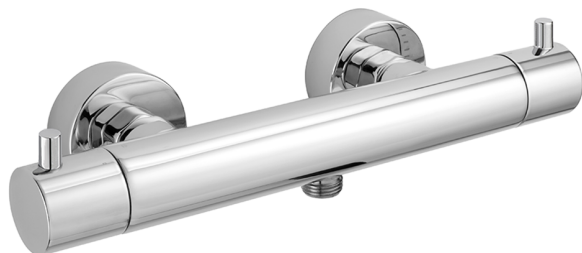

Thermostatic shower mixer THERMO_MTT01010

MODEL **MTT01010**

Thermostatic shower mixer, without shower set, 1/2" M flexible connection

AVAILABLE FINISHINGS

-  **21** 21 Chrome
-  **26** 26 Old Copper
-  **2F** 2F Brushed Nickel
-  **2W** 2W Brushed Gold
-  **40** 40 Matt Black
-  **4Q** 4Q Matt White

CHARACTERISTICS

Cartridge Spare Parts **22.04A.AR - ZZ97279004**

Argo 2 (long filter) Thermostatic Valve

EcoStop

EcoStop feature limits water flow to approximately 50% of maximum output with one point of resistance on setting. Push slightly past the middle stop only when full water output is required. This will save water up to 50%.

SafeTouch

The Huber SafeTouch system maintains the mixer body cool to the touch during operation.

Thermostatic

The Huber thermostatic is your personal water manager, helping you to handle, control and save water and energy.