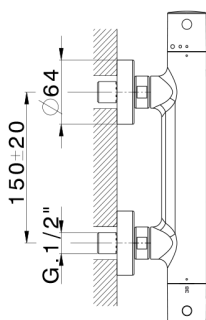

## Thermostatic shower mixer THERMO\_MTT01010

MODEL **MTT01010**

Thermostatic shower mixer, without shower set, 1/2" M flexible connection

### CHARACTERISTICS

Cartridge Spare Parts **22.04A.AR - ZZ97279004**

**Argo 2 (long filter) Thermostatic Valve**