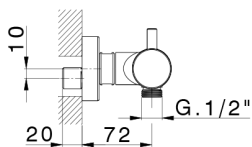

Thermostatic shower mixer THERMO_MTT01010

MODEL **MTT01010**

Thermostatic shower mixer, without shower set, 1/2" M flexible connection

AVAILABLE FINISHINGS

- **21** 21 Chrome
- **26** 26 Old Copper
- **2F** 2F Brushed Nickel
- **2W** 2W Brushed Gold
- **40** 40 Matt Black
- **4Q** 4Q Matt White